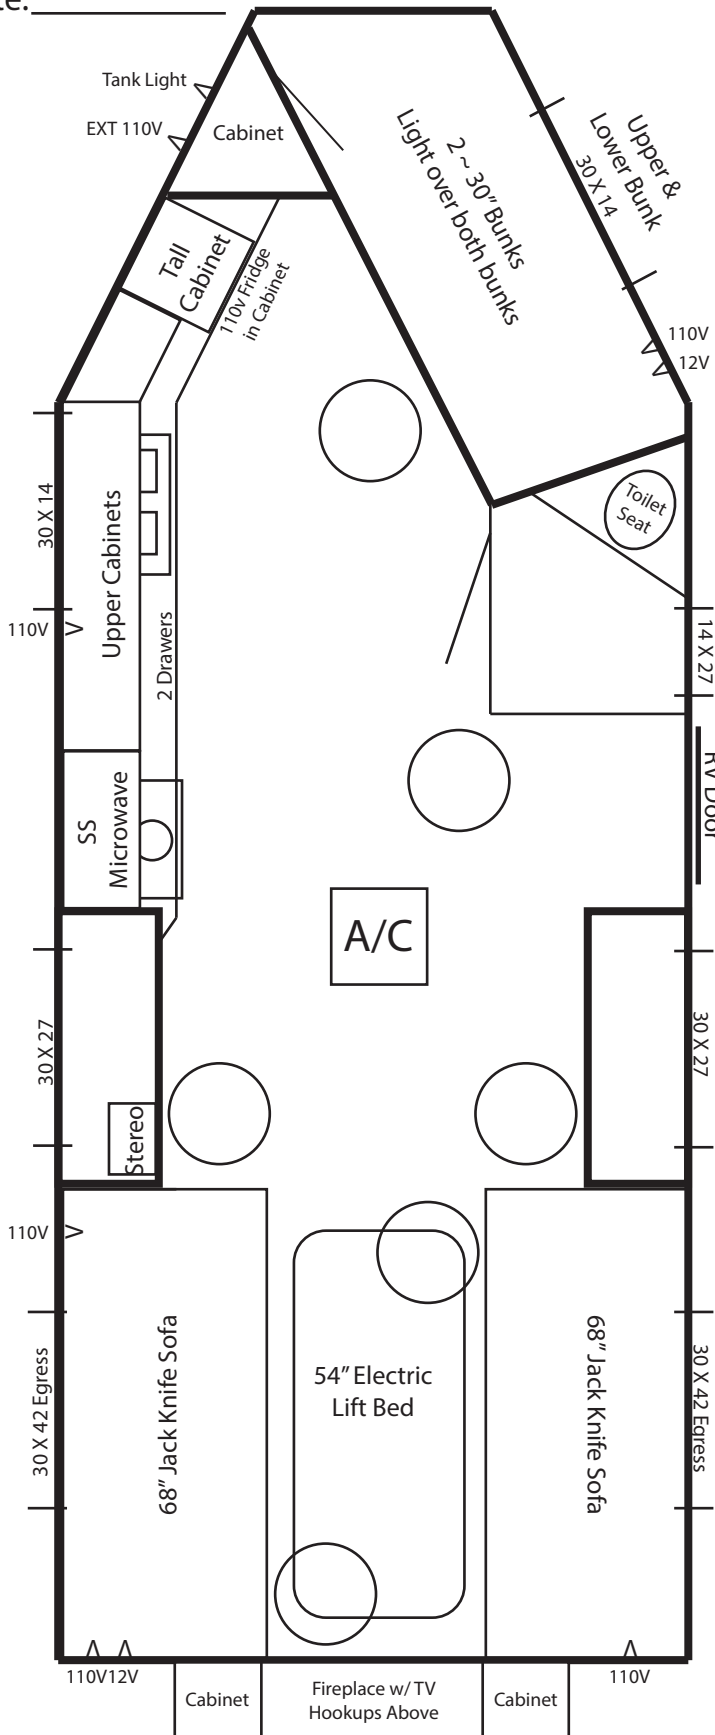

- Single Axle Hydraulic Stub Nose Frame
- 6 Holes with Lights
- Arctic Insulation
- 90" Sidewalls
- Cedar Interior
- Flat Ceiling
- Brown Vinyl Wood-Look Flooring
- 26" RV Door
- A/C w/ Thermostat

- LED Package
- Can Ceiling Lights w/Dimmer
- Wire & Brace for TV
- Digital TV Antenna
- Wire for Portable Satellite
- Stereo w/4 speakers
- 12V Recepts
- 110V Recepts

- Bathroom w/ Toilet Seat
- Small Grey Water Tank - 20 Gallons
- Water Heater
- 15 Gallon Fresh Water Tank
- 3 Burner cook-top w/oven - Glass Door
- SS Range Hood w/ Vent
- SS Microwave
- Double Sink
- 110V Dorm Fridge
- Flat Panel Doors w/New Hinges
- Drawers
- Brown Cushions
- Brown Mini Blinds
- 2 ~ 68" Jack Knife Sofas
- 54" Electric Lift Bed
- 2 ~ 30" Bunks
- 35,000 BTU Furnace
- Square Bay w/Fireplace & TV Hookups
- 14' Lighted Power Awning
- New Countertops