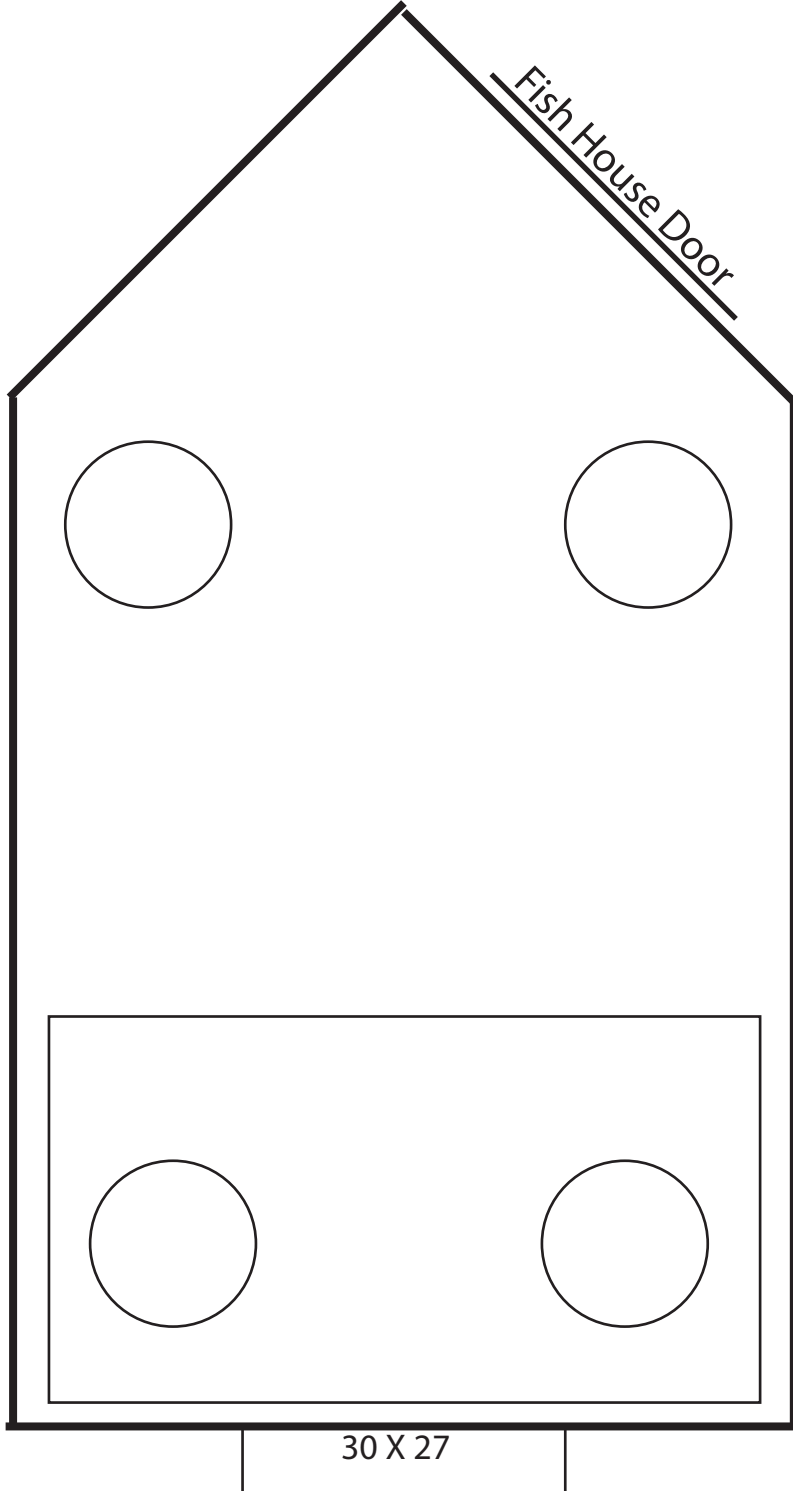

Dealer: _____
Siding Color: _____
Decal Color: _____
S.G. Color: _____
Customer: _____
Order Date: _____

6.5 X 8V Scout ~ 2023

- Single Axle Frame
- Hand Crank Winch System
- 4 Holes
- Spear Hole
- Factory Select Paneling
- Cedar Trim
- Flat Ceiling
- Carpet
- LED Package