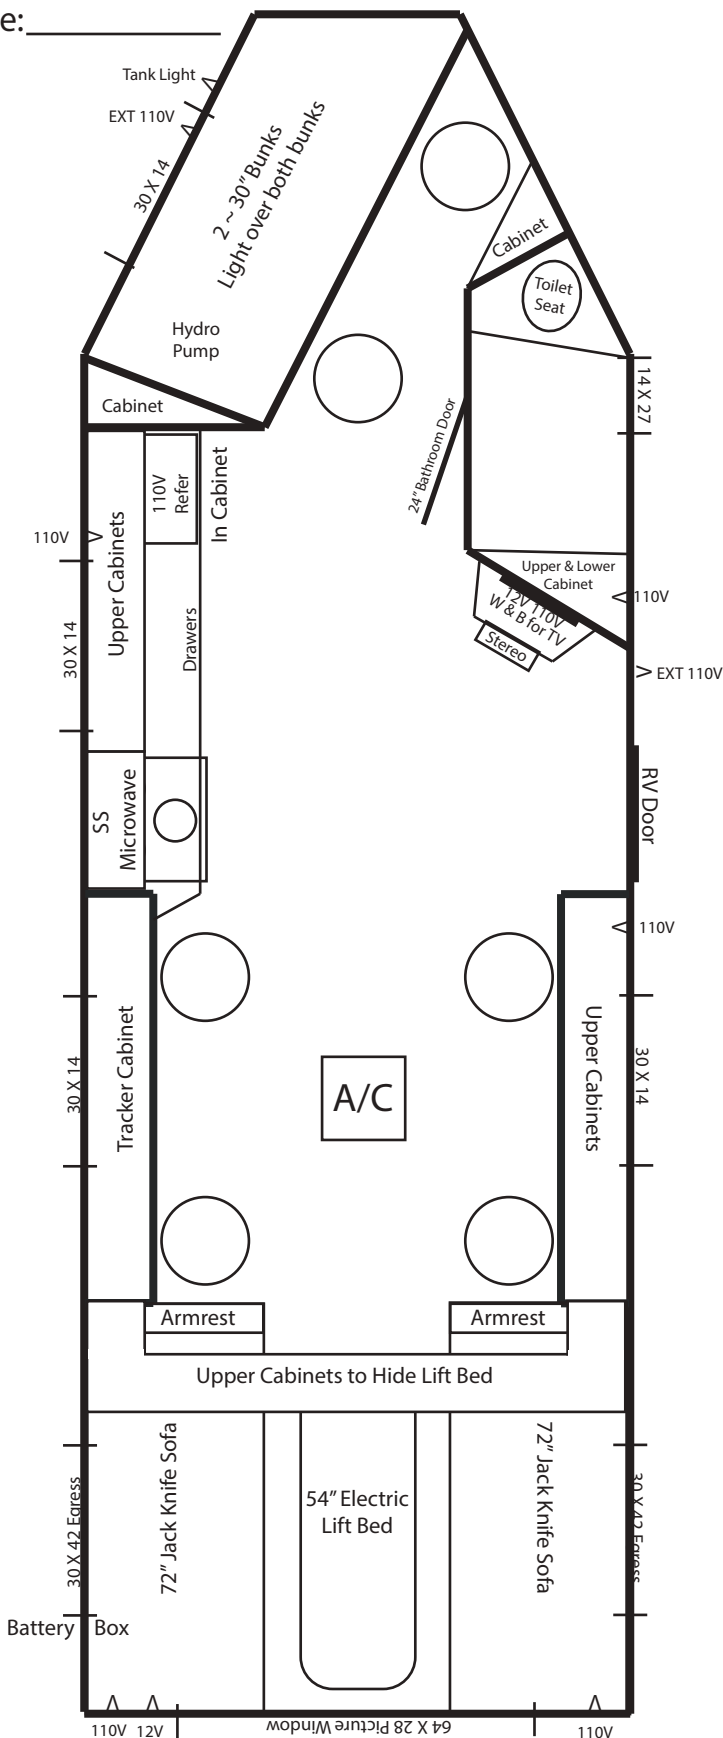

Dealer: _____
 Siding Color: Fiberglass
 Decal Color: _____
 S.G. Color: _____
 Customer: _____
 Order Date: _____

Frame Options

MFG: _____

Galvanized

Yes: No:

**8 X 26 Stub Trophy Hunter
 ~ 2022**

- Tandem Axle Hydraulic Stub Nose Frame
- 90" Side Walls
- Arctic Insulation
- 6 Holes with Lights
- Cedar Interior
- Flat Ceiling
- Carpet
- A/C w/ Thermostat
- RV Door
- Slideout Battery Box

- LED Inside and Out
- Wire & Brace for TV
- Digital TV Antenna
- Wire for Portable Satellite
- Radio w/4 speakers
- 12V Recepts
- 110V Recepts & Exterior

- Bath w/toilet seat
- Upper & Lower Cabinet in bath
- 3 Burner cook-top w/oven - Glass Door
- SS Range hood w/vent
- SS Microwave
- 110V Refrigerator - In Tall Cabinet
- Flat Panel Doors w/New Hinges
- Upper Cabinets to Hide Lift Bed
- Drawers
- Tracker Cabinet
- Camo cushions
- Brown Mini Blinds
- 30,000 BTU Furnace
- 54" Electric Lift Bed
- 2 ~ 30" Bunks
- 2 ~ 72" Jack Knife Sofa
- Picture window
- New Countertops

Production # _____
