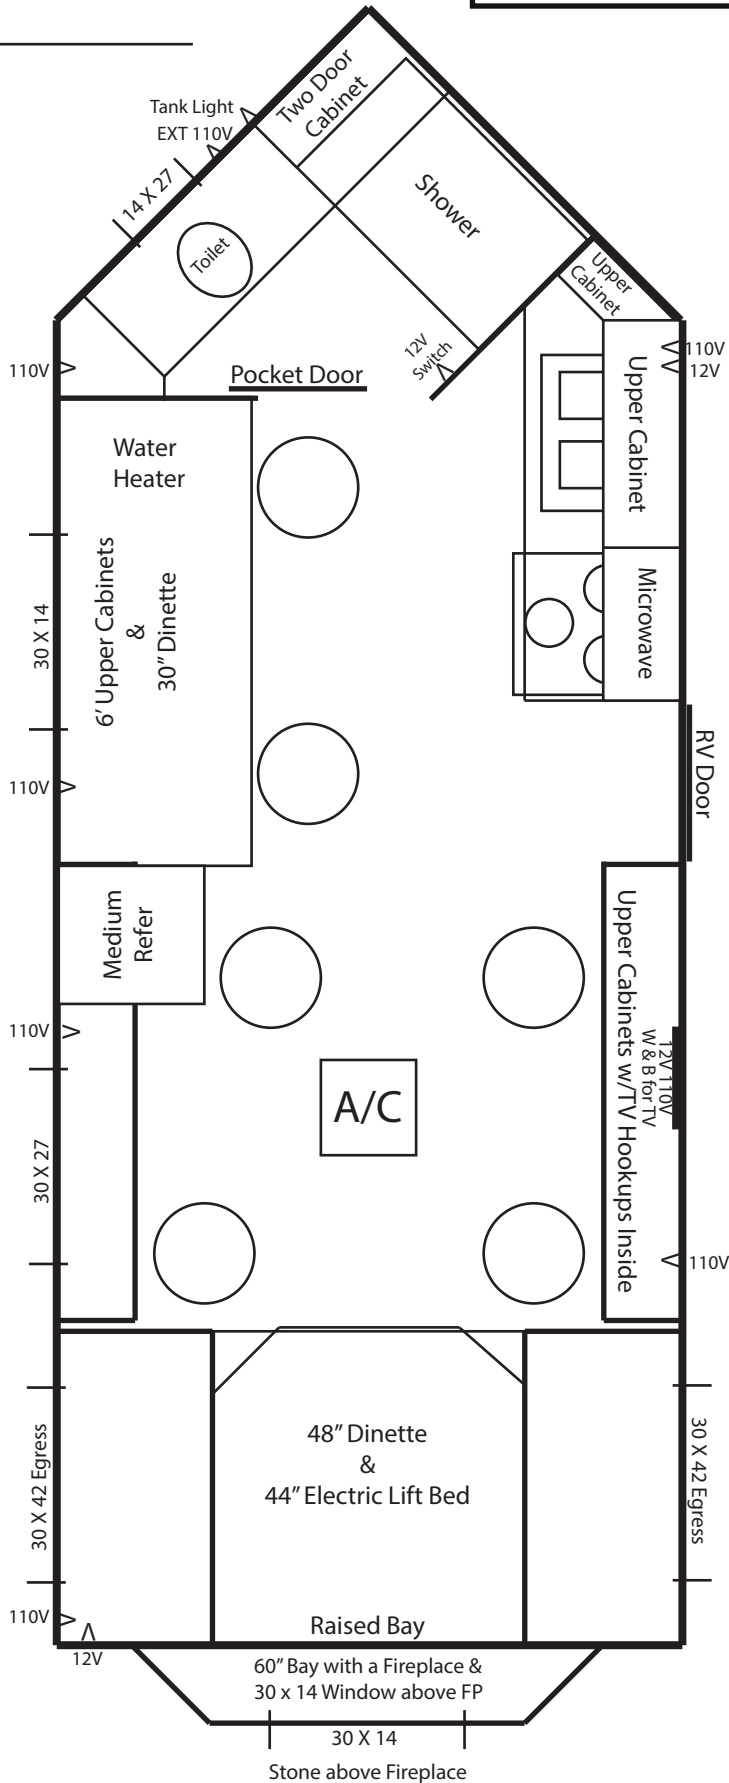

**8 X 17V RV Hybrid**  
 ~ 2022

Single Axle Frame  
 Hand Crank Winch System  
 6 Holes with Lights  
 Cedar Interior  
 90" Sidewalls  
 Flat Ceiling  
 Carpet  
 A/C w/Thermostat

LED Inside & Out  
 Can Ceiling Lights  
 Wire & Brace for TV  
 Digital TV Antenna  
 Wire for Portable Satellite  
 Stereo w/4 speakers  
 Exterior Speakers w/Lights  
 12V Recepts  
 110V Recepts & Exterior

Full bath w/toilet & shower  
 Pocket Door  
 3 Burner cook-top w/oven - Glass Door  
 Range hood w/vent  
 Double sink  
 Microwave  
 Medium refrigerator  
 Stone Backsplash in Kitchen  
 Flat Panel Doors w/New Hinges  
 Brown Cushions  
 Brown Mini Blinds  
 30,000 BTU Furnace  
 44" Lift Bed  
 30" Dinette  
 48" Dinette  
 Raised 60" Bay w/Fireplace Cabinets  
 & Window Above  
 Stone Backsplash Above Fireplace  
 14' Power Awning  
 New Countertop