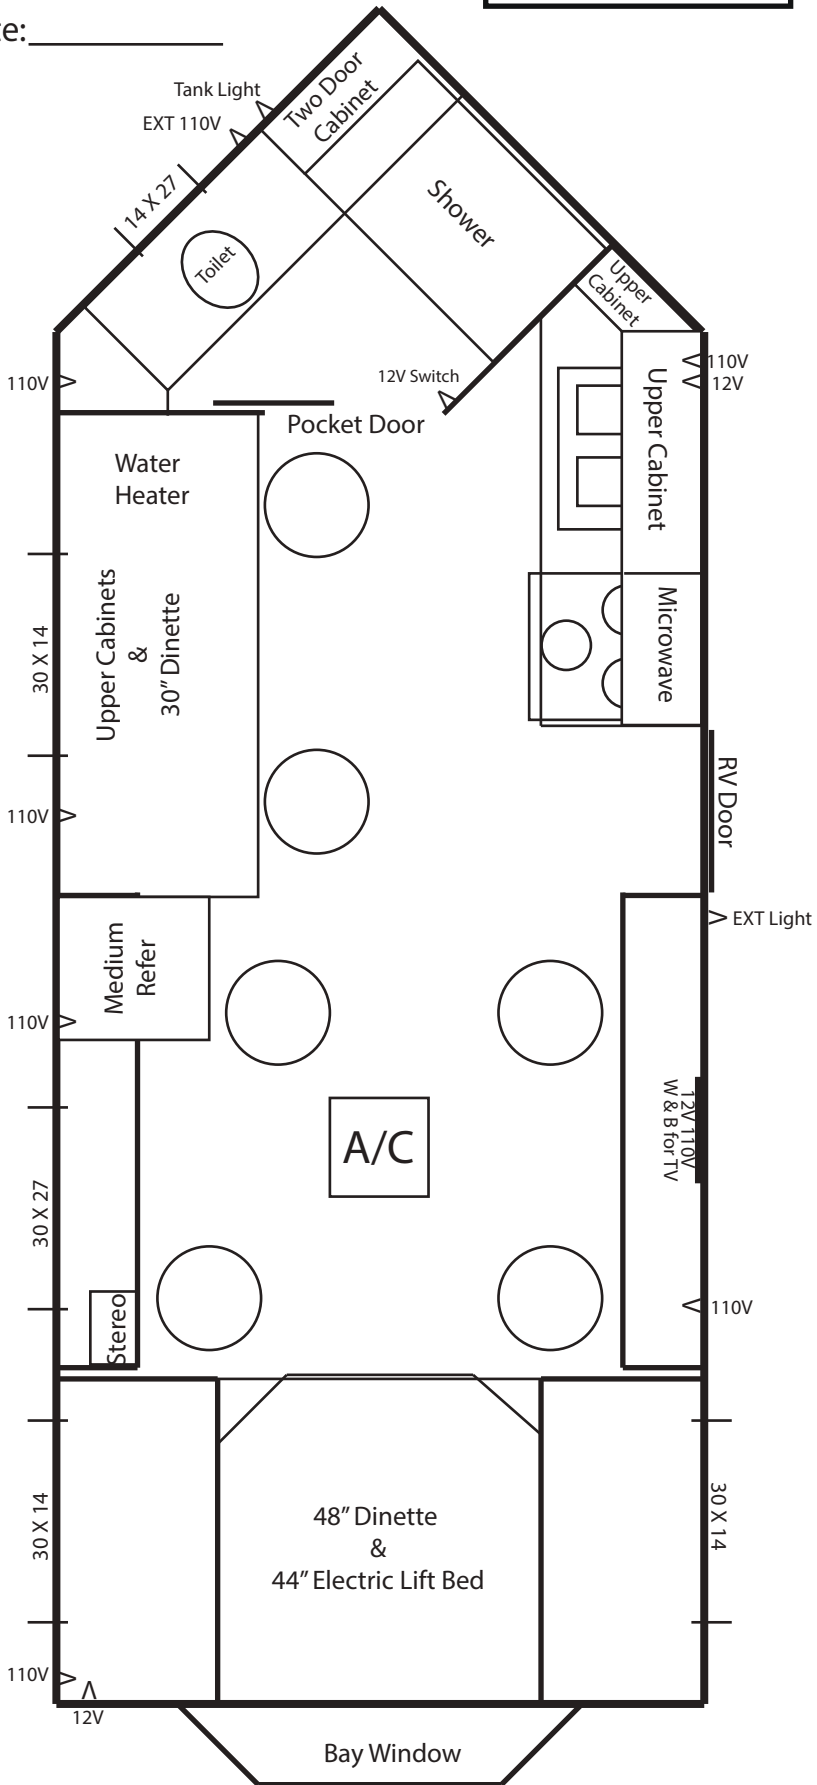

Dealer: _____
 Siding Color: _____ **Fiberglass** _____
 Decal Color: _____
 S.G. Color: _____
 Customer: _____
 Order Date: _____

Frame Options
 MFG: _____
 Galvanized
 Yes: No:

8 X 17V RV American Eagle ~ 2022

- Single Axle Frame
- Hand Crank Winch System
- 90" Side Walls
- Arctic Insulation
- 6 Holes with Lights
- Cedar Interior
- Flat Ceiling
- Carpet
- A/C w/Thermostat

- LED Inside & Out
- Can Ceiling Lights
- Wire & Brace for TV
- Digital TV Antenna
- Wire for Portable Satellite
- Stereo w/4 speakers
- 12V Recepts
- 110V Recepts & Exterior
- Exterior Speakers w/Lights

- Full bath w/toilet & shower
- Pocket Door
- 3 Burner cook-top w/oven - Glass Door
- Range hood w/vent
- Backsplash
- Stainless Steel Double sink
- Brush Nickel faucet
- Microwave
- Medium refrigerator
- Flat Panel Doors w/New Hinges
- Brown cushions
- Brown Mini Blinds
- 30,000 BTU Furnace
- 30" Dinette & Upper Cabinets
- 48" Dinette
- 44" Electric Lift Bed
- Bay Window w/Cushion
- 14' Power Awning
- New Countertops