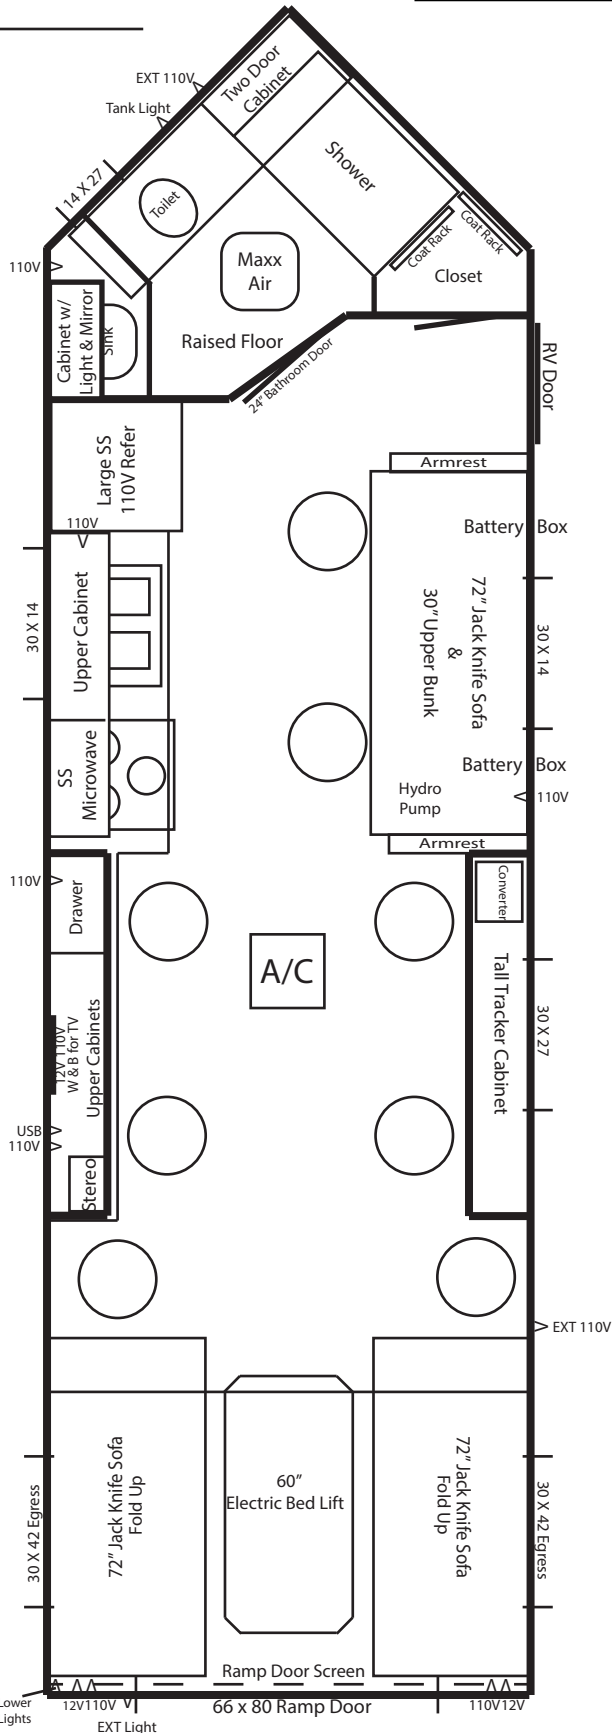

Dealer: _____
 Siding Color: _____ **Fiberglass** _____
 Decal Color: _____
 S.G. Color: _____
 Customer: _____
 Order Date: _____

Frame Options

MFG: _____
 Galvanized
 Yes: No:

**8 X 24V Ghost Rider
 Toy Hauler ~ 2021**

- Dual Axle Hydraulic Frame
- Arctic Insulation
- 90" Sidewalls
- 8 Holes with Black Hole Lights
- Cedar Interior
- Flat Ceiling
- Brown Wood-Look Vinyl Flooring
- A/C w/Thermostat
- 2 ~ Exterior Slide-Out Battery Boxes
- Maxx Air Vent in Bathroom
- Ramp Door w/ Screen

- LED Inside & Out
- Can Ceiling Lights
- Wire & Brace for TV
- Digital TV Antenna
- Wire for Portable Satellite
- Stereo w/4 speakers
- Exterior Speakers w/Lights
- 12V Recepts
- 110V Recepts & Exterior
- USB Ports

- Raised Bathroom w/toilet & Shower
- 3 Burner cook-top w/oven - Glass Door
- SS Range hood w/vent
- Double Sink
- Backsplash in Kitchen
- SS Microwave
- 110V Large Refrigerator
- Flat Panel Doors w/New Hinges
- Drawer
- Tall Tracker Cabinet
- Brown cushions
- Mini Blinds
- 30,000 BTU Furnace
- 3 ~ Jack-Knife Sofa
- 30" Bunk
- 60" Lift Bed
- 19' Power Awning Lighted
- New Countertops