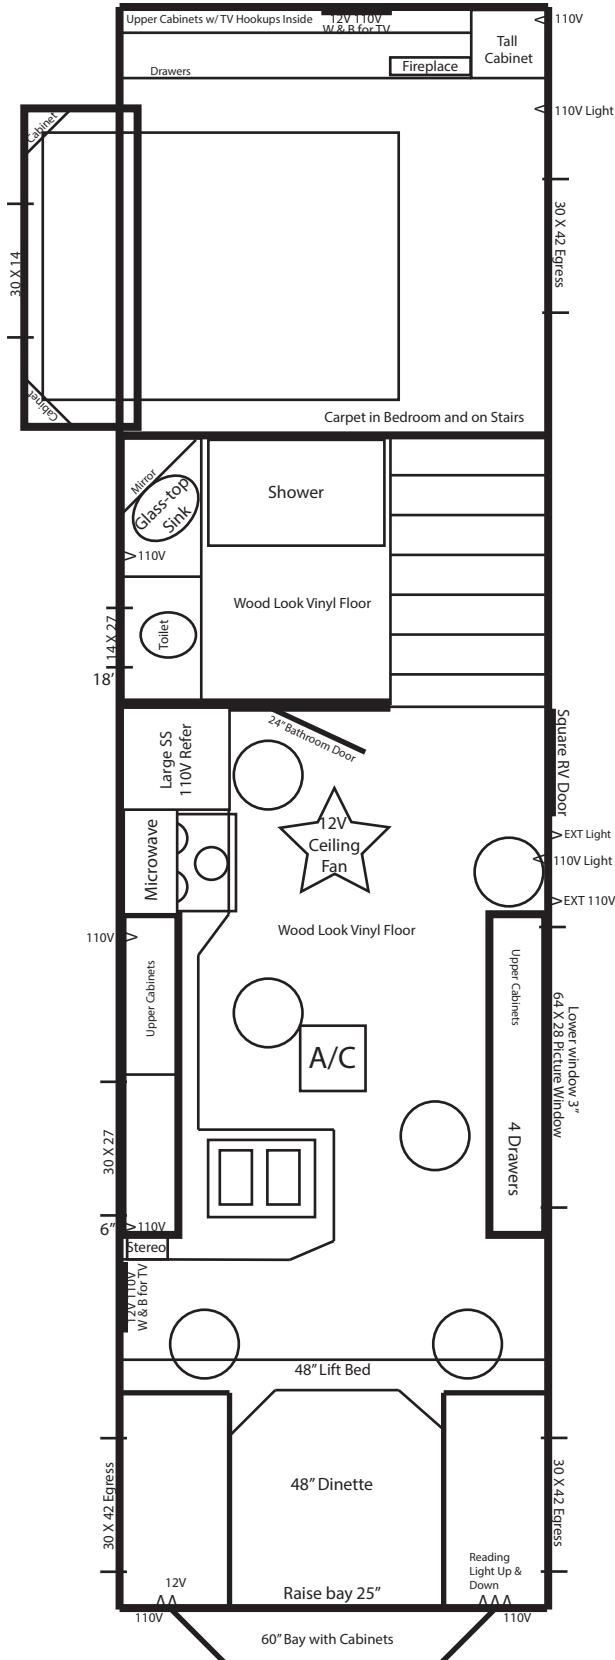

# 8 X 32 All Seasons Traveler 5th Wheel ~ 2019

Dual Axle Hydraulic Frame  
 Arctic Insulation  
 90" Back Sidewall  
 6 Holes with Lights  
 Cedar Interior  
 Flat Ceiling  
 Slide Out in Upper Bedroom  
 Brown Wood-Look Vinyl Floor  
 Carpet in Bedroom  
 A/C w/Thermostat

LED inside and out  
 2 ~ Wire & Brace for TV  
 Digital TV Antenna in Bedroom  
 Wire For Portable Satellite  
 Stereo w/4 speakers  
 12V Ceiling Fan  
 12V Recepts  
 110V Recepts & Exterior  
 110V Lights

Bathroom w/toilet & shower  
 Glass Top Bathroom Sink  
 3 Burner cook-top w/Oven  
 Range hood w/vent  
 Double Sink Stainless Steel  
 Stainless Steel Faucet w/ pull-out  
 Backsplash in Kitchen  
 Microwave  
 SS 110V Refrigerator  
 Raised Panel Doors w/Chrome Pulls  
 Drawers x 4  
 Brown Mini Blinds  
 Brown Cushions  
 30,000 BTU Furnace  
 48" Dinette  
 48" Lift Bed  
 Fireplace in Bedroom  
 60" Bay w/ Cabinets  
 19' Power Awning Lighted  
 4" Stoneguard