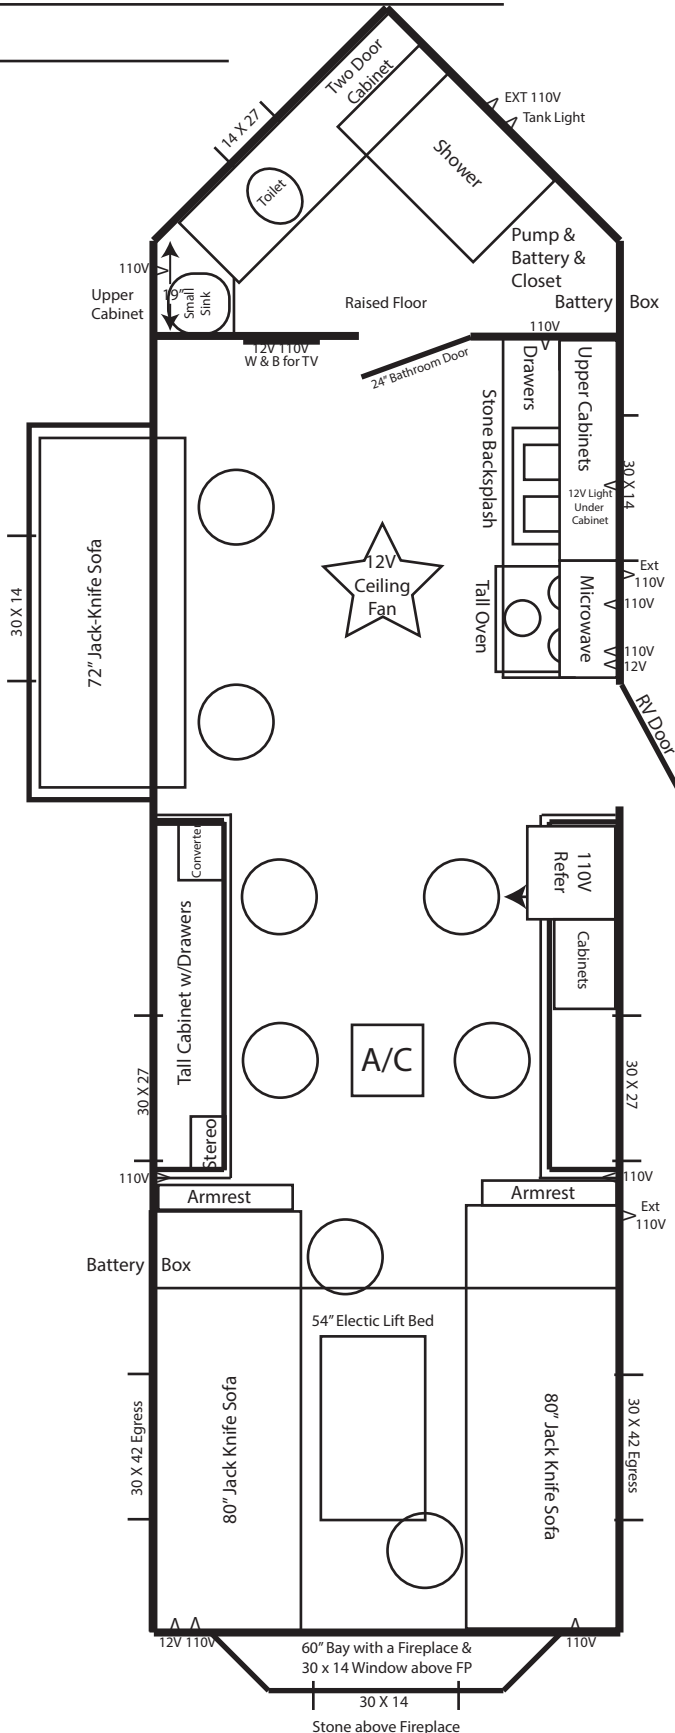

Dealer: _____
 Siding Color: _____ **Fiberglass**
 Decal Color: _____
 S.G. Color: _____
 Customer: _____
 Order Date: _____

8 X 24V 20th Anniversary ~ 2019

Dual Axle Hydraulic Frame
 Arctic Insulation
 8 Holes with Lights
 Power Slide-Out Room
 Grey Panel Interior
 Stained Pine Cabinets
 Flat Ceiling
 90" Sidewalls
 Grey Wood-Look Vinyl Floor
 A/C w/ Thermostat
 2 ~ Exterior Slide-Out Battery Boxes

LED inside and out
 Wire & Brace for TV
 Digital TV Antenna
 Wire for Portable Satellite
 Stereo w/4 speakers
 Exterior Speakers
 Light over the sink
 Ceiling Fan
 12V Recepts
 110V Recepts & Exterior

Black Countertops
 Raised Bathroom Floor
 Bathroom w/toilet & shower
 3 Burner cook-top w/Tall oven
 Range hood w/vent
 Double Stainless Steel Sink
 Stone Backsplash in Kitchen
 Microwave
 110V Refrigerator
 Raised Panel Doors w/ Fish Knobs
 Mini Blinds
 30,000 BTU Furnace
 3 ~ Jack-Knife Sofas
 54" Electric Lift Bed
 60" Bay w/Fireplace & Window Above
 Stone Above Fireplace
 19' Power Awning
 4" Black Interior Stoneguard