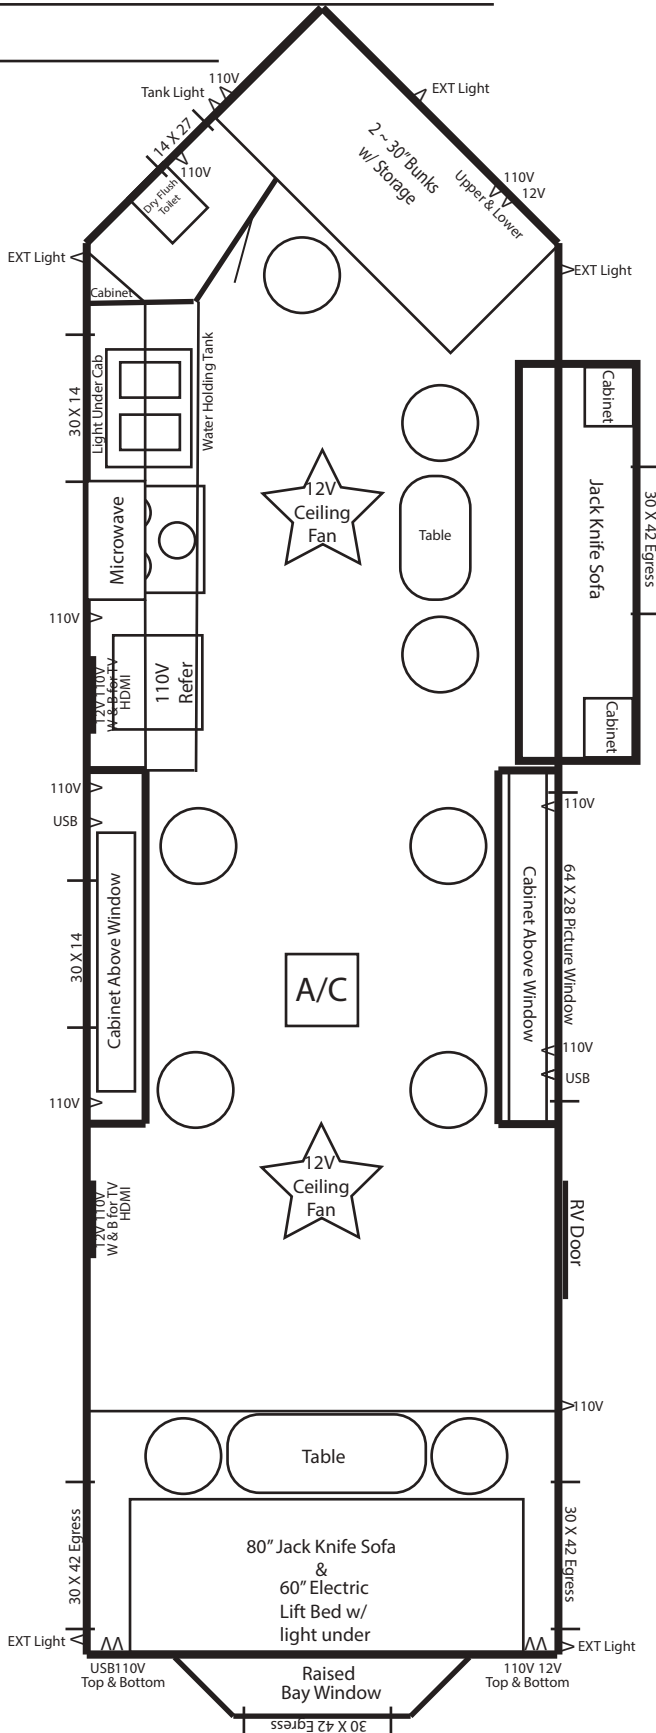

Dealer: _____
 Siding Color: _____ Fiberglass _____
 Decal Color: _____
 S.G. Color: _____
 Customer: _____
 Order Date: _____

8 X 24V Boss XL ~ 2019

Dual Axle Hydraulic Frame
 9 Holes with Lights
 90" Sidewalls
 Arctic Package
 Cedar Interior
 Flat Ceiling
 Brown Wood-Look Vinyl Floor
 A/C w/Tstat
 Power Slide-Out Room
 RV Door

LED Inside & Out
 2~Wire & Brace for TV
 Digital TV Antenna
 Wire for Portable Satellite
 Stereo w/4 speakers
 12V Recepts
 110V Recepts & Exterior
 Exterior Speakers
 2~ Ceiling Fans
 LED Striplights at ceiling

Dry Flush Toilet
 3 Burner cook-top w/oven
 Range hood w/vent
 Double Sink
 Microwave
 110V refrigerator
 Raised Panel Doors w/chrome pulls
 Mini Blinds
 30,000 BTU Furnace
 60" Electric Lift Bed
 80" Jack-Knife in Back
 72" Jack-knife sofa in Slideout
 Raised Bay Window(no side windows)
 4" Interior Stoneguard
 21' Lighted Awning
 Picture Window
 Two Bunks w/ Storage