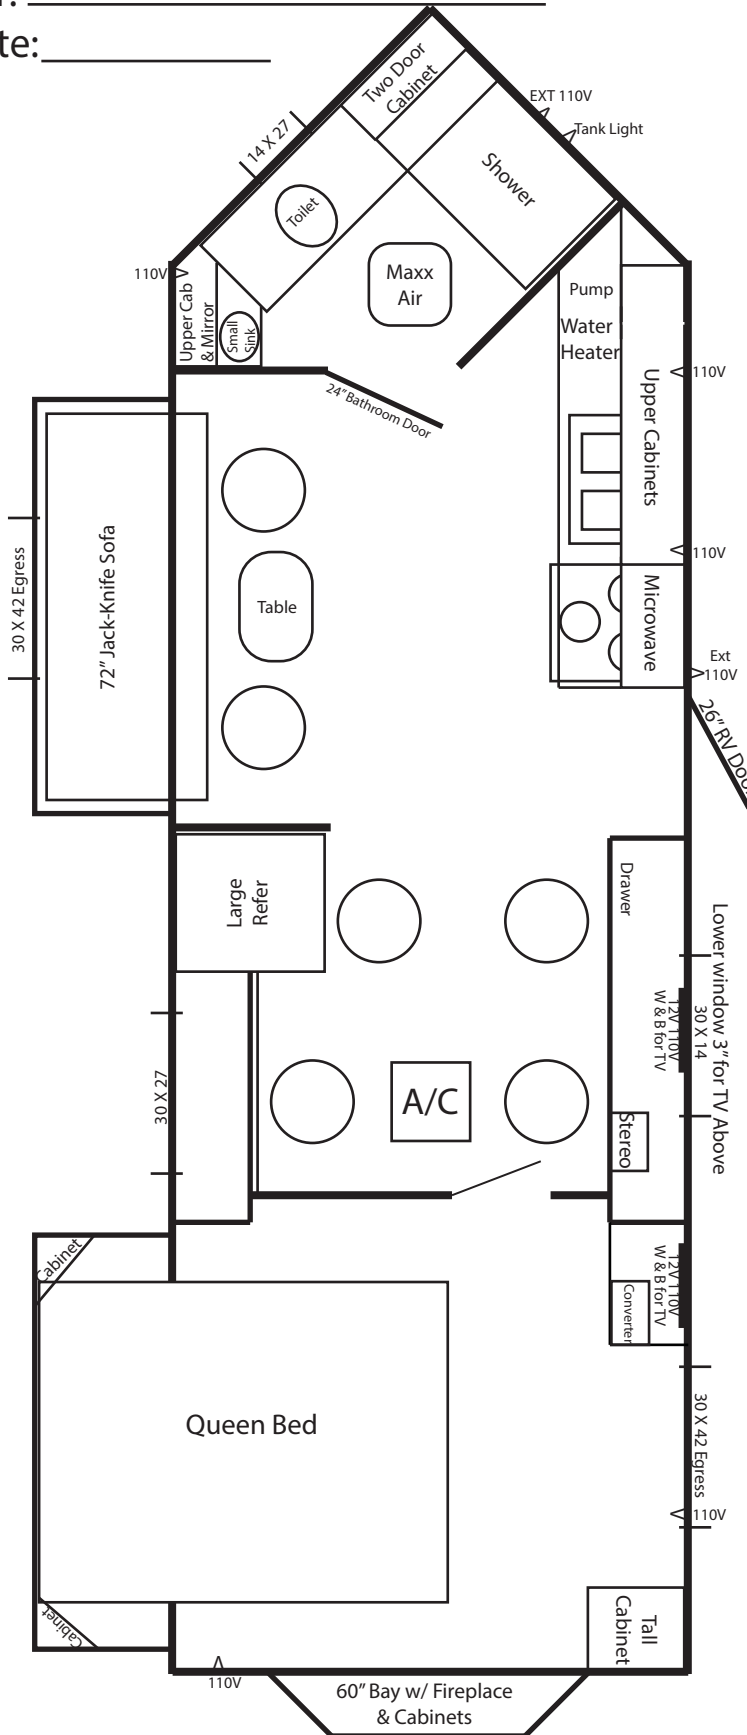

Dealer: _____
 Siding Color: _____ Fiberglass _____
 Decal Color: _____
 S.G. Color: _____
 Customer: _____
 Order Date: _____

8 X 22V RV Eclipse ~ 2019

Dual Axle Hydraulic Frame
 6 Holes with Lights
 90" Sidewalls
 Arctic Insulation
 2~Power Slide-Out Room
 Tan Paneling Interior
 Walnut Stain Cabinets
 Brown Wood-Look Vinyl Floor
 Flat Ceiling
 A/C w/ Thermostat
 Maxx Air Vent

LED inside and out
 2~Wire & Brace for flat screen
 Digital TV Antenna
 Wire for Portable Satellite
 Stereo w/4 speakers
 12V Recepts
 110V Recepts & Exterior

Bathroom w/toilet & shower
 Small sink in Bathroom
 Upper Cabinet & Mirror
 3 Burner cook-top w/oven
 Range hood w/vent
 Double Sink
 Microwave
 Large Refrigerator
 Raised Panel Doors w/Chrome pulls
 Mini Blinds
 30,000 BTU Furnace
 Jack-Knife Sofa
 Queen Bed in Bedroom
 60" Bay w/Fireplace & Cabinets
 21' Power Awning

Production # _____
