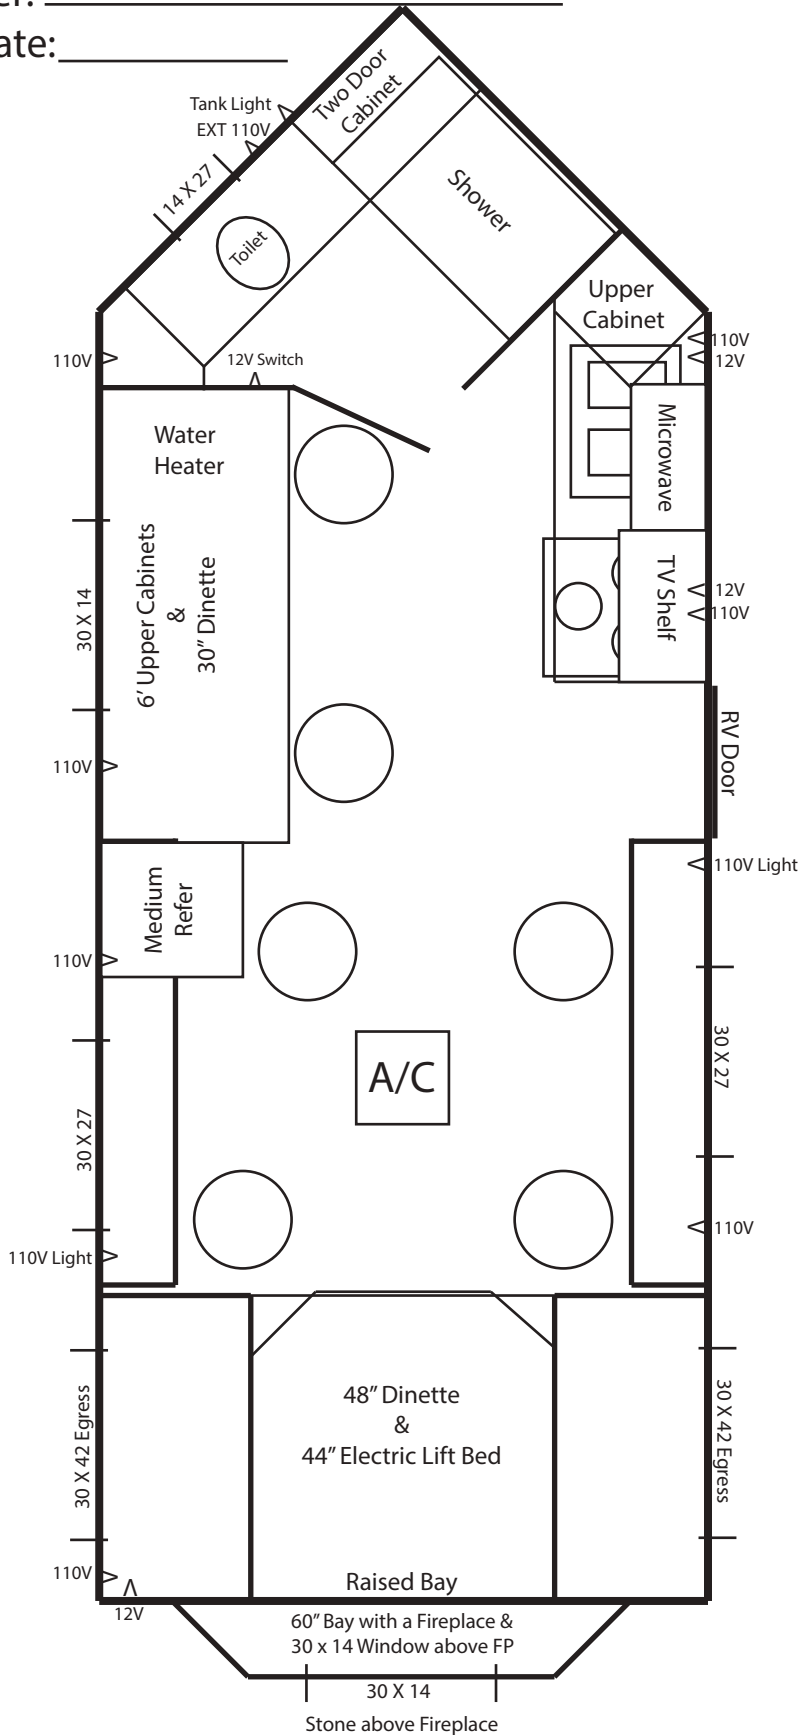

Dealer: _____
 Siding Color: _____
 Decal Color: _____
 S.G. Color: _____
 Customer: _____
 Order Date: _____

8 X 17V RV Hybrid ~ 2019

Single Axle Frame
 Hand Crank Winch System
 6 Holes with Lights
 Cedar Interior
 90" Sidewalls
 Flat Ceiling
 Carpet
 A/C w/Thermostat

LED Inside & Out
 Digital TV Antenna
 Wire for Portable Satellite
 Stereo w/4 speakers
 Exterior Speakers
 12V Recepts
 110V Recepts & Exterior
 2 ~ 110V Lights

TV Shelf
 Full bath w/toilet & shower
 3 Burner cook-top w/oven
 Range hood w/vent
 Double sink
 Microwave
 Medium refrigerator
 Raised Panel Doors w/chrome pulls
 Brown Cushions
 Brown Mini Blinds
 30,000 BTU Furnace
 44" Lift Bed
 30" Dinette
 48" Dinette
 Raised 60" Bay w/Fireplace Cabinets
 & Window Above
 Stone Backsplash Above Fireplace
 14' Power Awning

Production # _____
