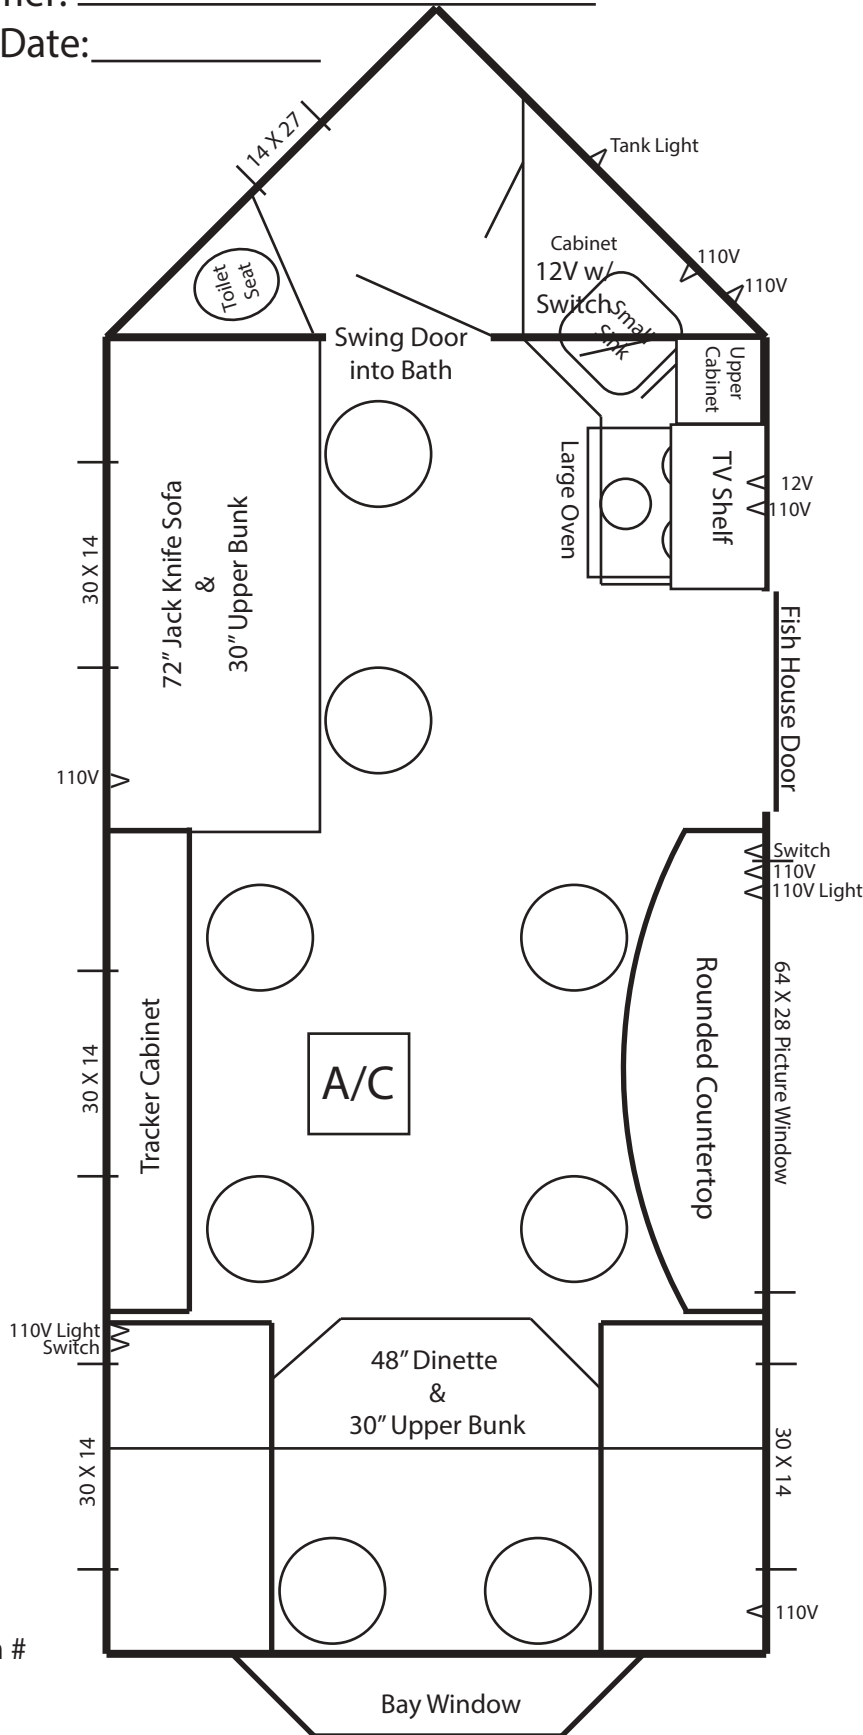

# 8 X 16 All Season Explorer ~ 2019

Single Axle Frame  
 Hand Crank Winch System  
 8 Holes with Lights  
 Cedar Interior  
 Cathedral Ceiling  
 Sprayed Floor  
 A/C

LED Inside & Out  
 Digital Antenna  
 Wire for Portable Satellite  
 Upgraded Radio w/4 speakers  
 12V Recept w/switch under sink  
 12V Recepts  
 110V Recepts  
 Ext 110V Recept  
 2 ~ 110V Lights

TV Shelf  
 Bath w/toilet seat  
 Tracker Cabinets  
 Rounded wheel well countertop  
 3 Burner cook-top w/Large oven  
 Range hood w/vent  
 Small stainless sink w/cover  
 Raised panel doors  
 Camo cushions & curtains  
 30,000 BTU Furnace  
 2 ~ 30" Bunks  
 48" Dinette  
 Jack-knife sofa  
 Bay Window w/Cushion  
 4" Black Stoneguard