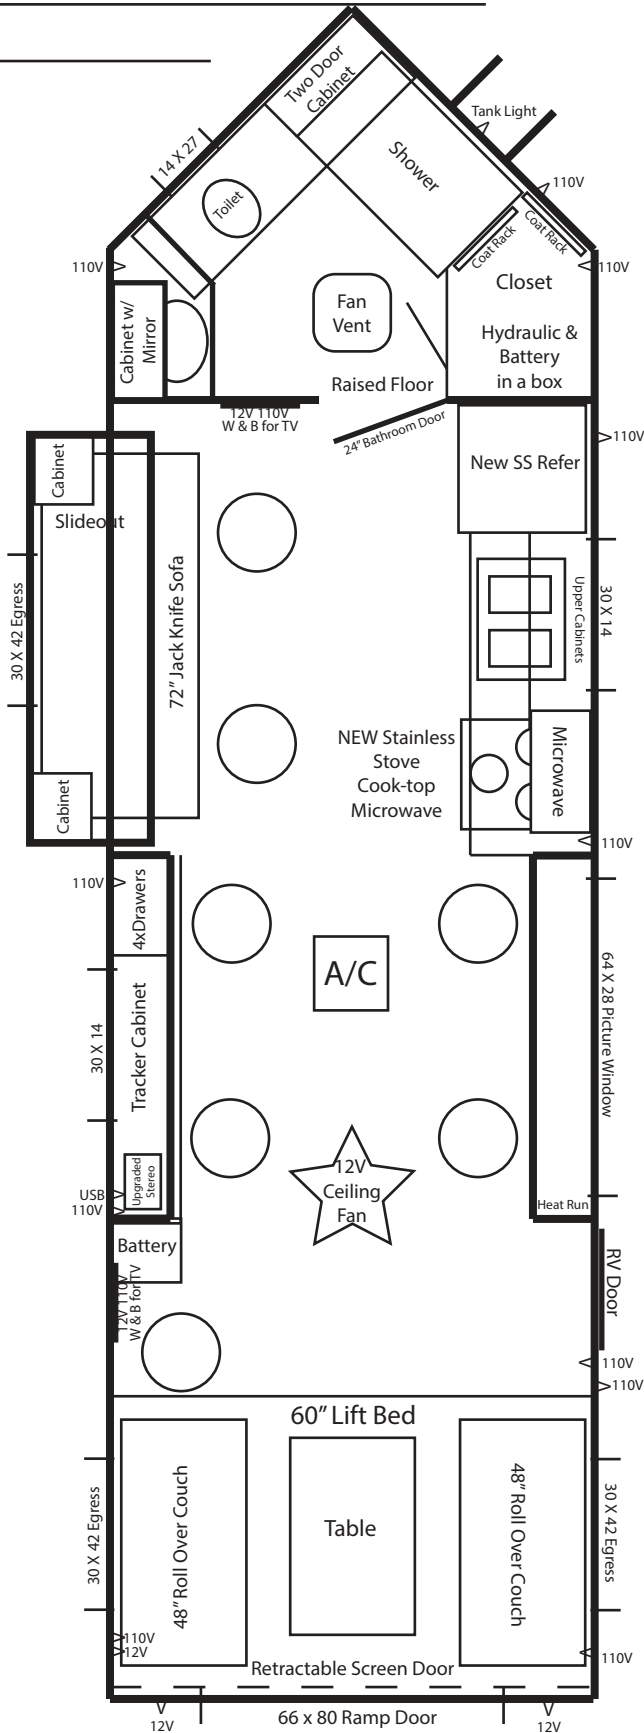

Dealer: _____
 Siding Color: _____ Fiberglass
 Decal Color: _____
 S.G. Color: _____
 Customer: _____
 Order Date: _____

8 X 24 Northland Palace ~ 2018 Toy Hauler

Dual Axle HD Hydraulic Frame
 Arctic Insulation
 90" Sidewalls
 7 Holes with Lights
 Cedar Interior
 Flat Ceiling
 New Wood look Vinyl Flooring
 Ramp Door
 Power Vent in Bathroom
 A/C w/T-Stat

LED inside and out
 Wire & Brace for flat screen
 Wire for portable Satellite
 Upgraded Radio w/4 speakers
 12V Ceiling Fan
 12V Recepts
 110V Recepts
 USB Ports

Bathroom w/toilet & shower
 Glass-top Sink
 SS Cook-Top
 SS Oven
 SS Range Hood
 SS Microwave
 SS 110V Refrigerator
 Double Sink Stainless Steel
 Back Splash
 Raised Panel Doors
 Drawers x 4
 Tracker Cabinet
 Brown Mini Blinds
 30,000 BTU Furnace
 Jack-Knife Sofa
 Roll over couches
 60" Electric Lift Bed
 19' Power Awning Lighted
 Retractable Screen

Production # _____