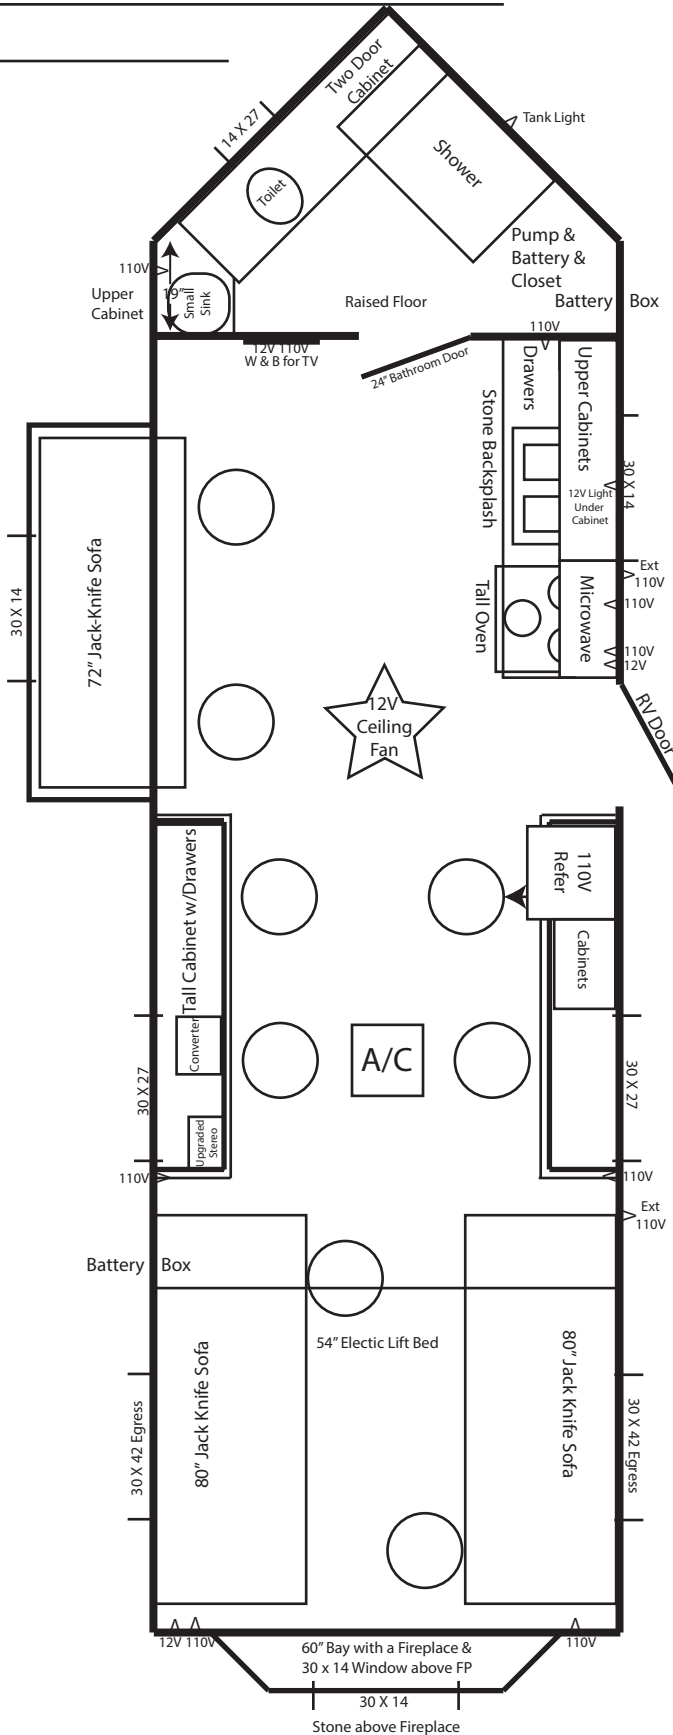

# 8 X 24 20th Anniversary W/Slide-Out ~ 2018

Dual Axle Hydraulic Frame  
 Arctic Insulation  
 8 Holes with Lights  
 Power Slide-Out Room  
 Grey Interior  
 Flat Ceiling  
 90" Sidewalls  
 Grey Woodlook Floor  
 A/C w/TStat  
 2 ~ Outside Battery Boxes

LED inside and out  
 Wire & Brace for flat screen  
 Digital Antenna  
 Wire for Portable Satellite  
 Upgraded Radio w/4 speakers  
 Outside Speakers  
 Light over the sink  
 Tank Light  
 Ceiling Fan  
 12V Recepts  
 110V Recepts

Raised Bathroom Floor  
 Bathroom w/toilet & shower  
 3 Burner cook-top w/Tall oven  
 Range hood w/vent  
 Double Stainless Steel Sink  
 Stone Backsplash in Kitchen  
 Microwave  
 Black Countertops  
 110V Refrigerator  
 Raised Panel Doors  
 Stained Pine Cabinets  
 Mini Blinds  
 30,000 BTU Furnace  
 3 ~ Jack-Knife Sofas  
 54" Electric Lift Bed  
 60" Bay w/Fireplace  
 Stone Above Fireplace  
 New Fish Cabinet Pulls  
 19' Power Awning  
 4" Black Stoneguard