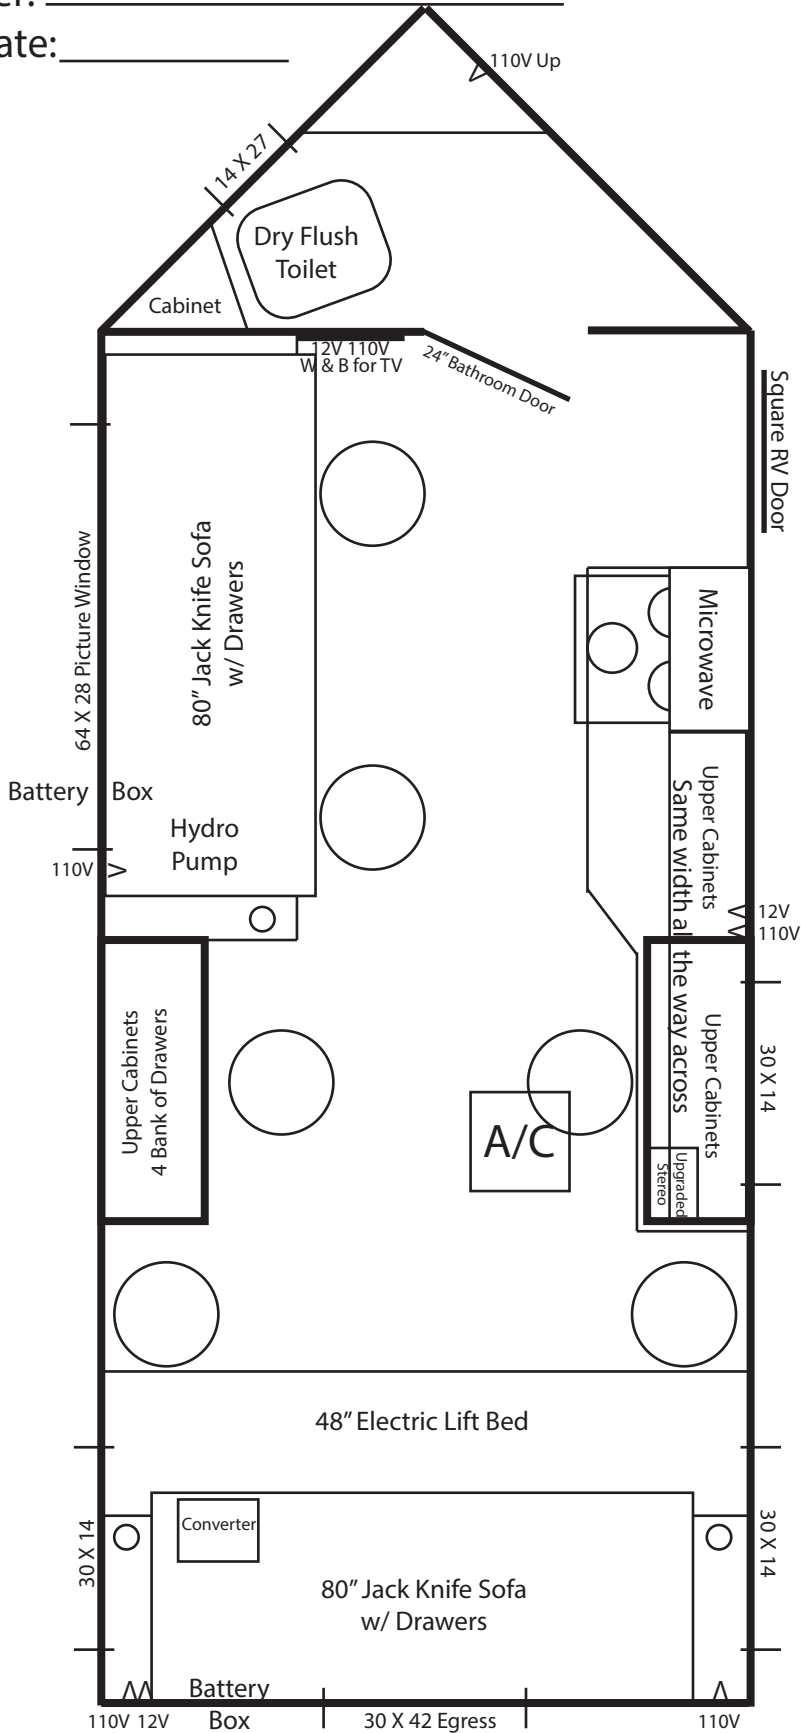

Dealer: _____
 Siding Color: _____ Fiberglass
 Decal Color: _____
 S.G. Color: _____
 Customer: _____
 Order Date: _____

8 X 17 Walleye Stryker ~ 2018

Single Axle Hydraulic Frame
 6 Holes with Lights
 Cedar Interior
 Cathedral Ceiling
 84" Sidewalls
 Arctic Insulation
 RV Door
 A/C

LED Package
 Wire & Brace for flat screen
 Digital TV Antenna
 Wire for Portable Satellite
 Upgraded Radio w/4 speakers
 12V Recepts
 110V Recepts

Cabinets above Wheel Wells
 4 ~ Drawers
 Bath w/Dry Flush Toilet
 Upper Cabinet in bath
 Raised Panel Doors
 3 Burner cook-top w/oven
 Range hood w/vent
 Microwave
 Camo cushions
 Brown Mini Blinds
 30,000 BTU Furnace
 2 ~ 80" Jack-Knife Sofas w/
 Formica Armrests,
 3 ~ Cup Holders and 4 ~ Drawers
 Picture window