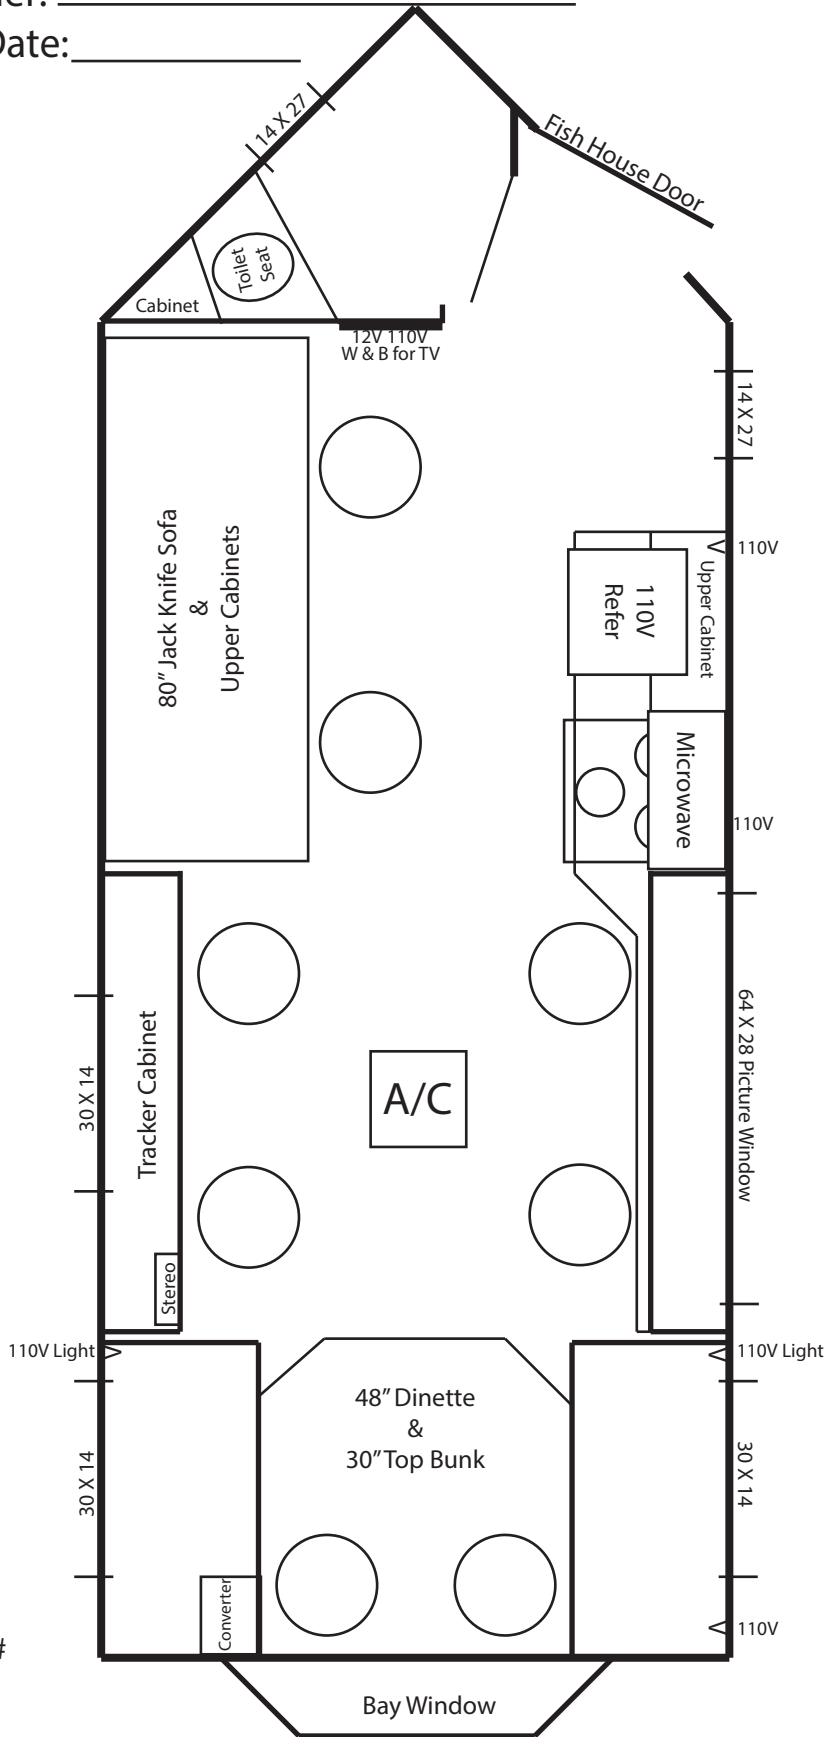

Dealer: _____
 Siding Color: _____
 Decal Color: _____
 S.G. Color: _____
 Customer: _____
 Order Date: _____

8 X 17 Lake of the Woods ~ 2018

Single Axle Frame
 Hand Crank Winch System
 8 Holes with Lights
 Grey Interior
 90" Sidewalls
 Flat Ceiling
 Grey Wood-look Vinyl
 A/C w/TStat

LED Inside & Out
 Digital TV Antenna
 Wire for Portable Satellite
 Upgraded Stereo w/4 Speakers
 12V Recepts
 110V Recepts
 2 ~ 110V Lights

Tracker Cabinets
 Bath w/toilet seat
 Cabinet in bath
 3 Burner cook-top w/oven
 Range hood w/vent
 110V Refrigerator
 Microwave
 Raised panel cabinet doors
 Stained Pine Cabinet Doors
 Cove Trim Around Ceiling
 Black cushions & curtains
 30,000 BTU Furnace
 30" Bunk
 48" Dinette
 80" Jack-Knife Sofa
 Cabinet over JK Sofa
 Picture window
 Bay Window w/Cushion