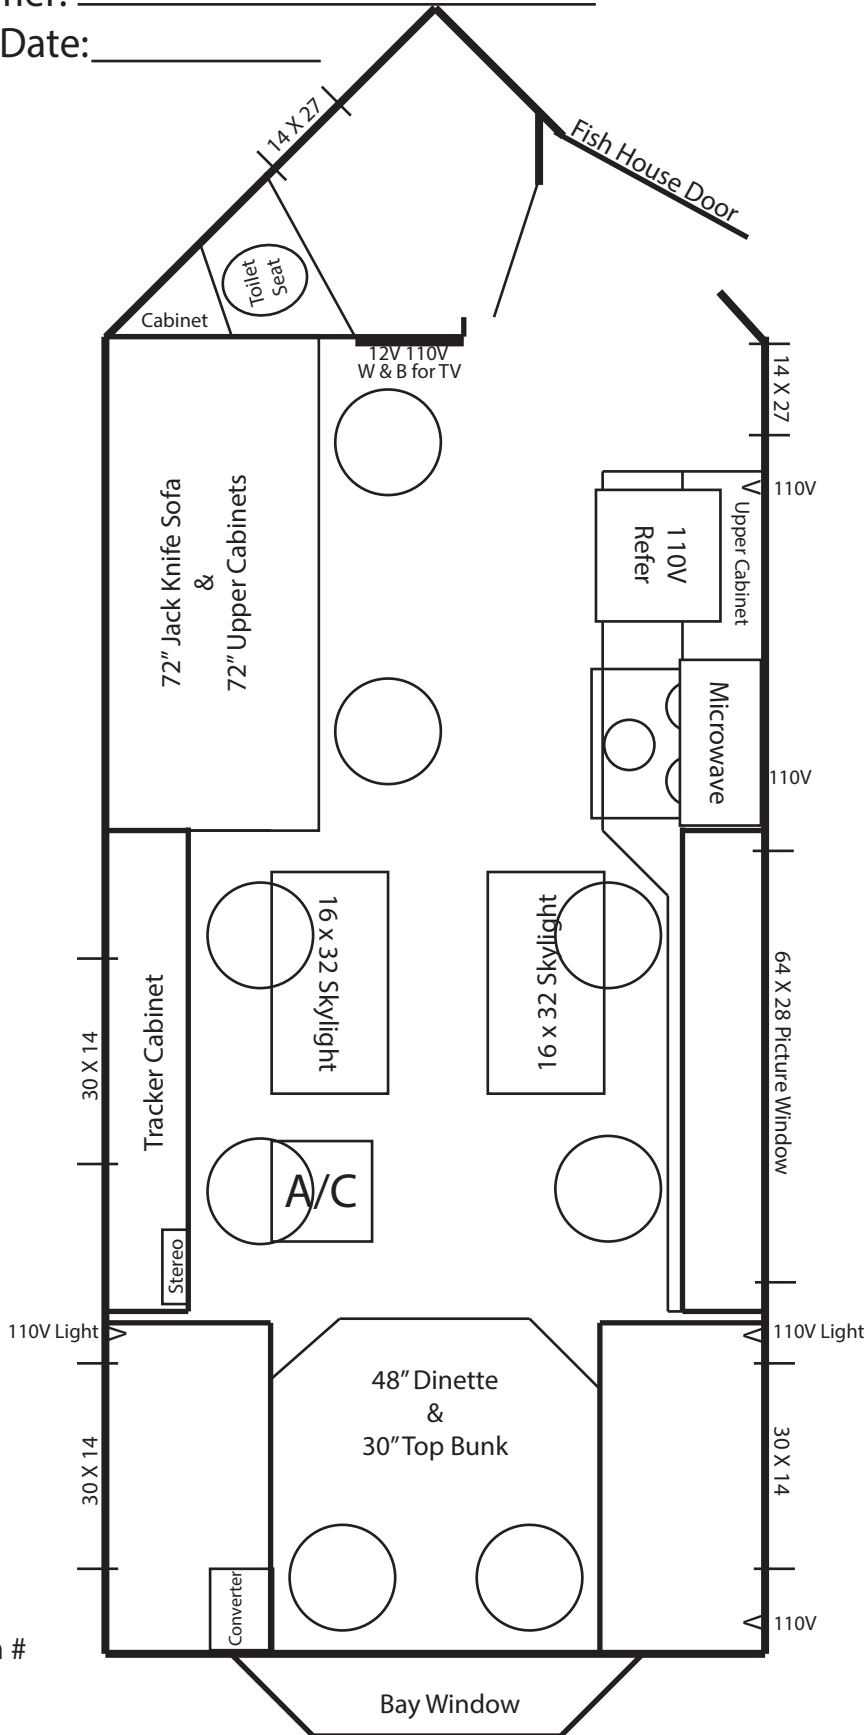

Dealer: _____
 Siding Color: _____
 Decal Color: _____
 S.G. Color: _____
 Customer: _____
 Order Date: _____

8 X 16 Lake of the Woods Hybrid ~ 2018

Single Axle Frame
 Hand Crank Winch System
 8 Holes with Lights
 Cedar Interior
 Cathedral Ceiling
 A/C

LED Package
 Digital TV Antenna
 Wire for Portable Satellite
 Upgraded Stereo w/4 Speakers
 12V Recepts
 110V Recepts
 2 ~ 110V Lights

Tracker Cabinets
 Bath w/toilet seat
 Cabinet in bath
 72" Upper cabinet
 3 Burner cook-top w/oven
 Range hood w/vent
 110V Refrigerator
 Microwave
 Raised panel cabinet doors
 Camo cushions & curtains
 30,000 BTU Furnace
 30" Bunk
 48" Dinette
 Jack-Knife Sofa
 Picture window
 Bay Window w/Cushion
 2 ~ 16" x 32" Skylights