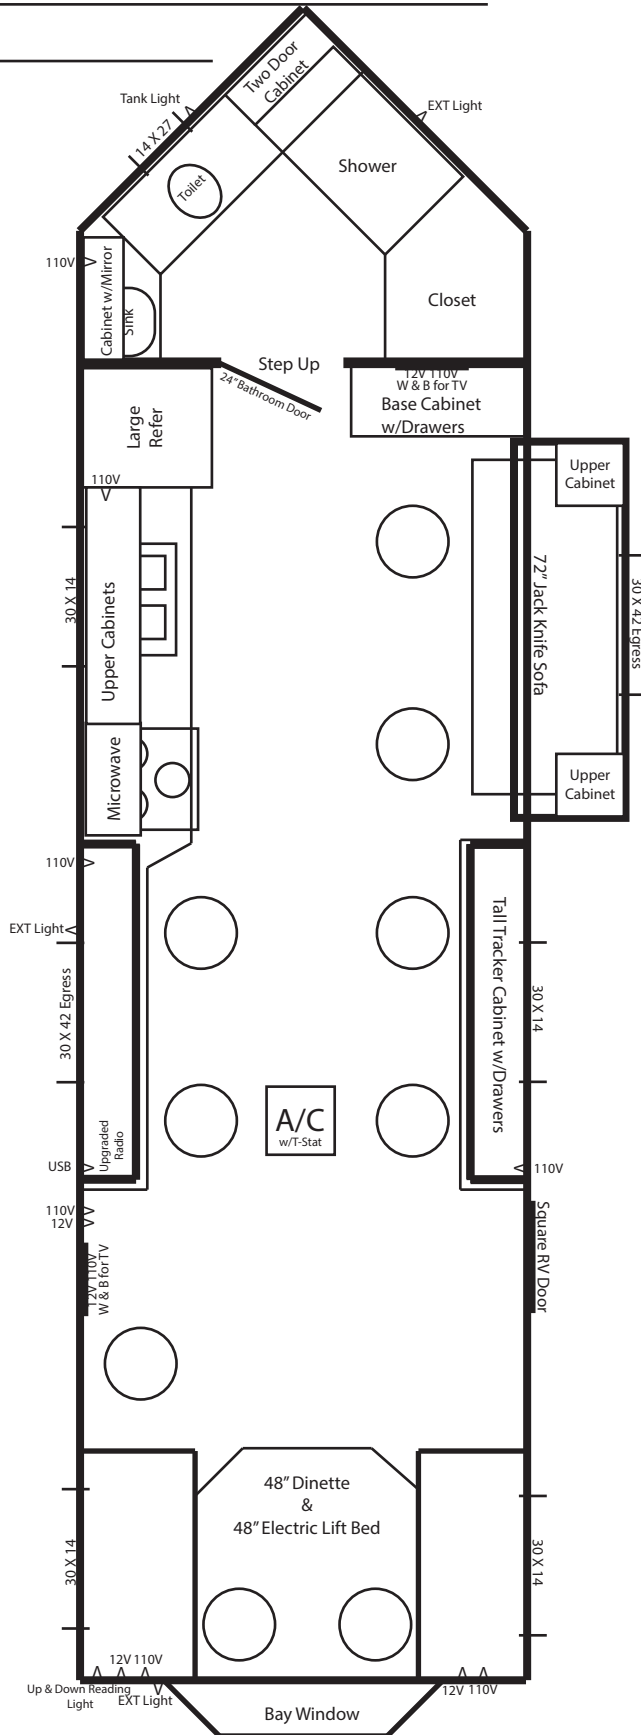

# 8 X 26 Diamond w/Slide ~ 2018

Dual Axle Heavy Duty Hydraulic Frame  
 Arctic Insulation  
 90" Sidewalls  
 8 Holes with Lights  
 Grey Panel Interior w/Stained Cabinets  
 Grey Vinyl Floor  
 Flat Ceiling  
 RV Door  
 A/C w/T-Stat  
 Slide-Out Room

LED Package  
 2 ~ Wire & Brace for flat screen  
 Digital Antenna  
 Wire for Portable Satellite  
 Upgraded Radio w/4 speakers  
 12V Recepts  
 110V Recepts

Black Countertops  
 Step-Up Bathroom w/toilet & shower  
 Cabinet in Bath w/Mirror  
 Vanity w/Sink in Bathroom  
 3 Burner cook-top w/oven  
 Range hood w/vent  
 Double Sink  
 Back Splash  
 Microwave  
 Large Refrigerator  
 Raised Panel Doors  
 Stained Grey Pine Cabinets  
 Tall Tracker Cabinet  
 Black cushions  
 Mini Blinds  
 30,000 BTU Furnace  
 Jack-Knife Sofa  
 48" Dinette  
 48" Elect Lift Bed  
 19' Power Awning Black  
 4" Stoneguard interior  
 Bay Window w/Cushion