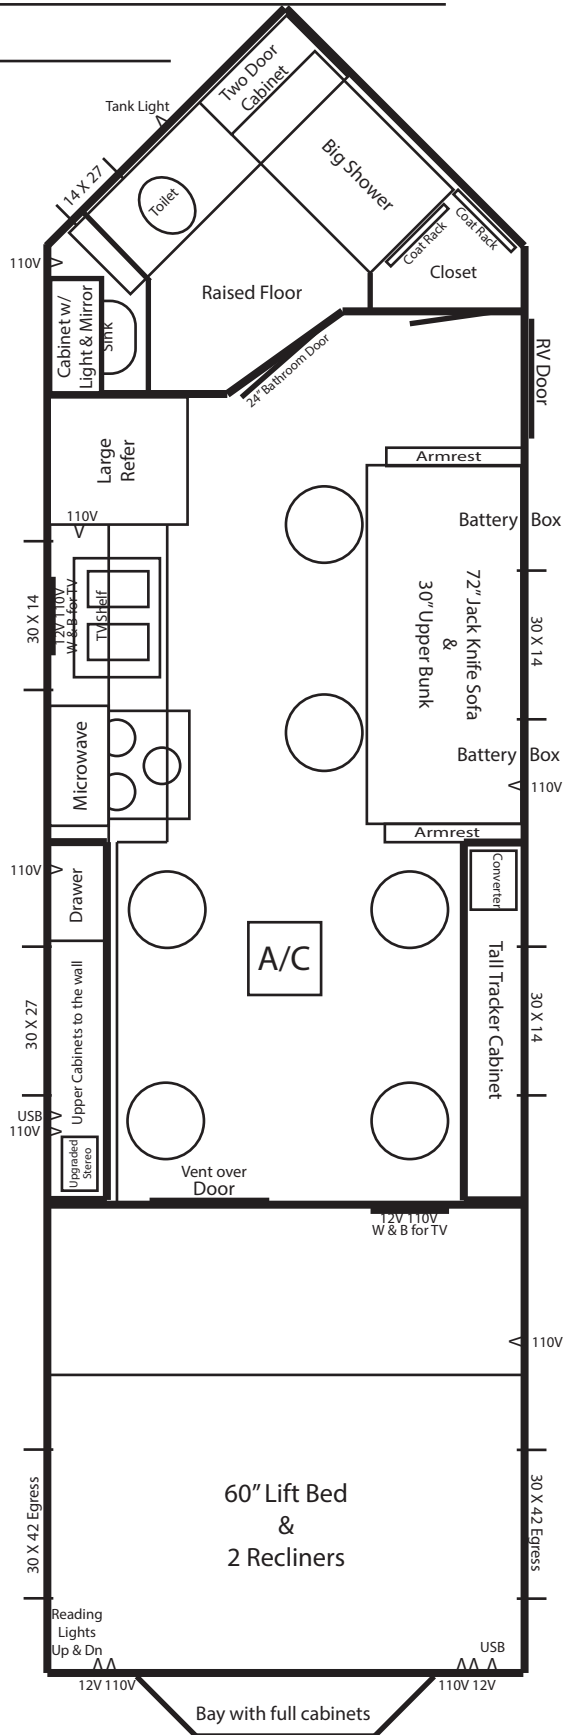

Dealer: _____
 Siding Color: _____ **Fiberglass** _____
 Decal Color: _____
 S.G. Color: _____
 Customer: _____
 Order Date: _____

8 X 24 Grand Castle ~ 2018

Dual Axle Hydraulic Frame
 Arctic Insulation
 90" Sidewalls
 6 Holes with Lights
 Cedar Interior
 Flat Ceiling
 Woodlook Vinyl Flooring
 A/C w/TStat
 2 ~ Battery Boxes under Sofa

LED inside and out
 LED Strip under countertop
 Wire & Brace for flat screen
 Digital Antenna
 Wire for Portable Satellite
 Upgraded Radio w/4 speakers
 Exterior Speakers
 12V Recepts
 110V Recepts
 USB Ports

TV shelf
 Bathroom w/toilet & LARGE shower
 Raised Floor in Bathroom
 3 Burner cook-top w/oven
 Range hood w/vent
 Double Sink
 Back Splash
 Microwave
 Large Refrigerator
 Raised Panel Doors
 Drawer
 Tracker Cabinet
 Black cushions
 Mini Blinds
 30,000 BTU Furnace
 Jack-Knife Sofa
 30" Bunk
 60" Bay with cabinets
 60" Lift Bed
 2 ~ Recliners
 19' Power Awning Lighted
 4" Stoneguard