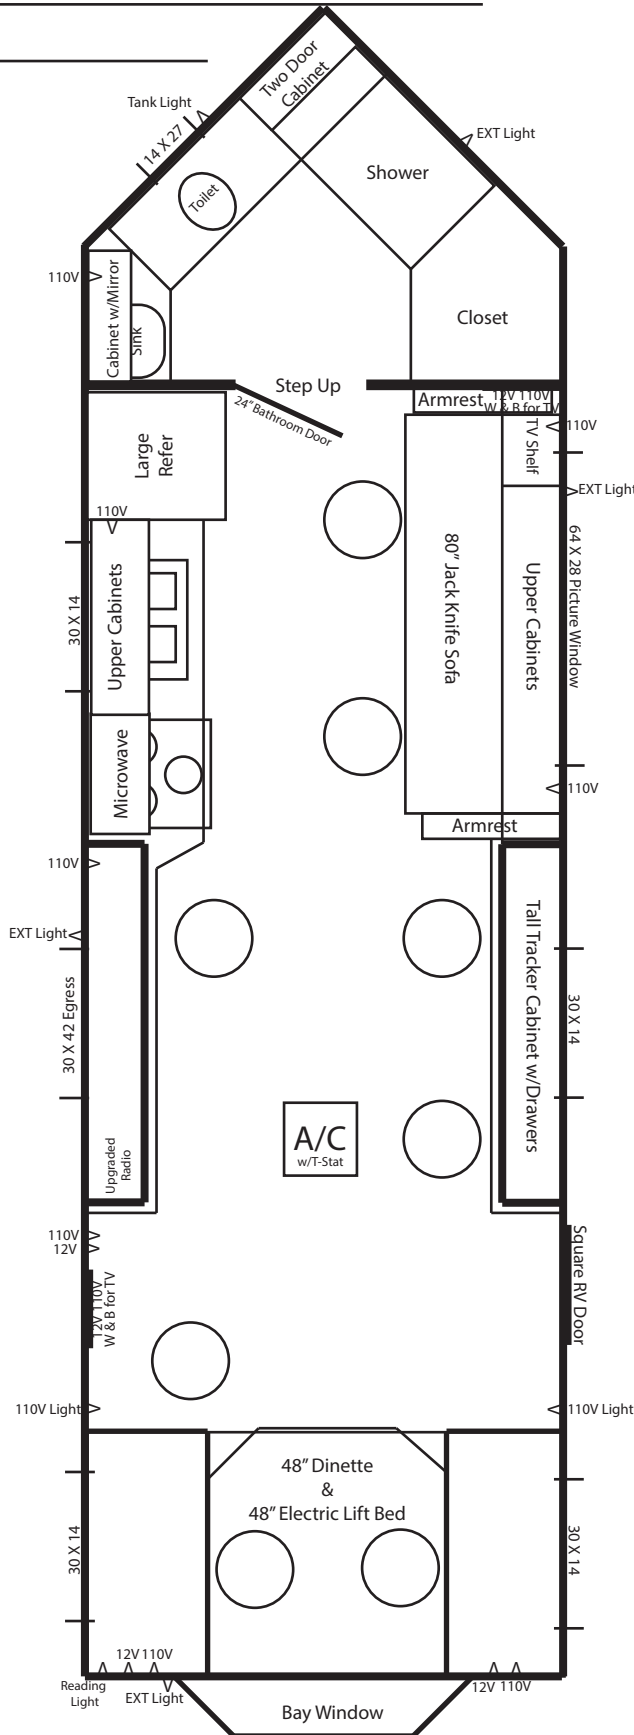

Dealer: _____
 Siding Color: _____ **Fiberglass** _____
 Decal Color: _____
 S.G. Color: _____
 Customer: _____
 Order Date: _____

8 X 24 Diamond ~ 2018

Dual Axle Heavy Duty Hydraulic Frame
 Arctic Insulation
 90" Sidewalls
 8 Holes with Lights
 Grey Panel Interior w/Stained Cabinets
 Grey Vinyl Floor
 Flat Ceiling
 RV Door
 A/C w/T-Stat

LED inside and out
 2 ~ Wire & Brace for flat screen
 Digital Antenna
 Wire for Portable Satellite
 Upgraded Radio w/4 speakers
 12V Recepts
 110V Recepts
 110V Lights

Black Countertops
 TV shelf
 Step-Up Bathroom w/toilet & shower
 Cabinet in Bath w/Mirror
 Vanity w/Sink in Bathroom
 3 Burner cook-top w/oven
 Range hood w/vent
 Double Sink
 Back Splash
 Microwave
 Large Refrigerator
 Raised Panel Doors
 Stained Grey Pine Cabinets
 Tall Tracker Cabinet
 Black cushions
 Mini Blinds
 30,000 BTU Furnace
 Jack-Knife Sofa
 48" Dinette
 48" Lift Bed
 19' Power Awning Black
 4" Stoneguard
 Bay Window w/Cushion
 Picture Window

Production # _____