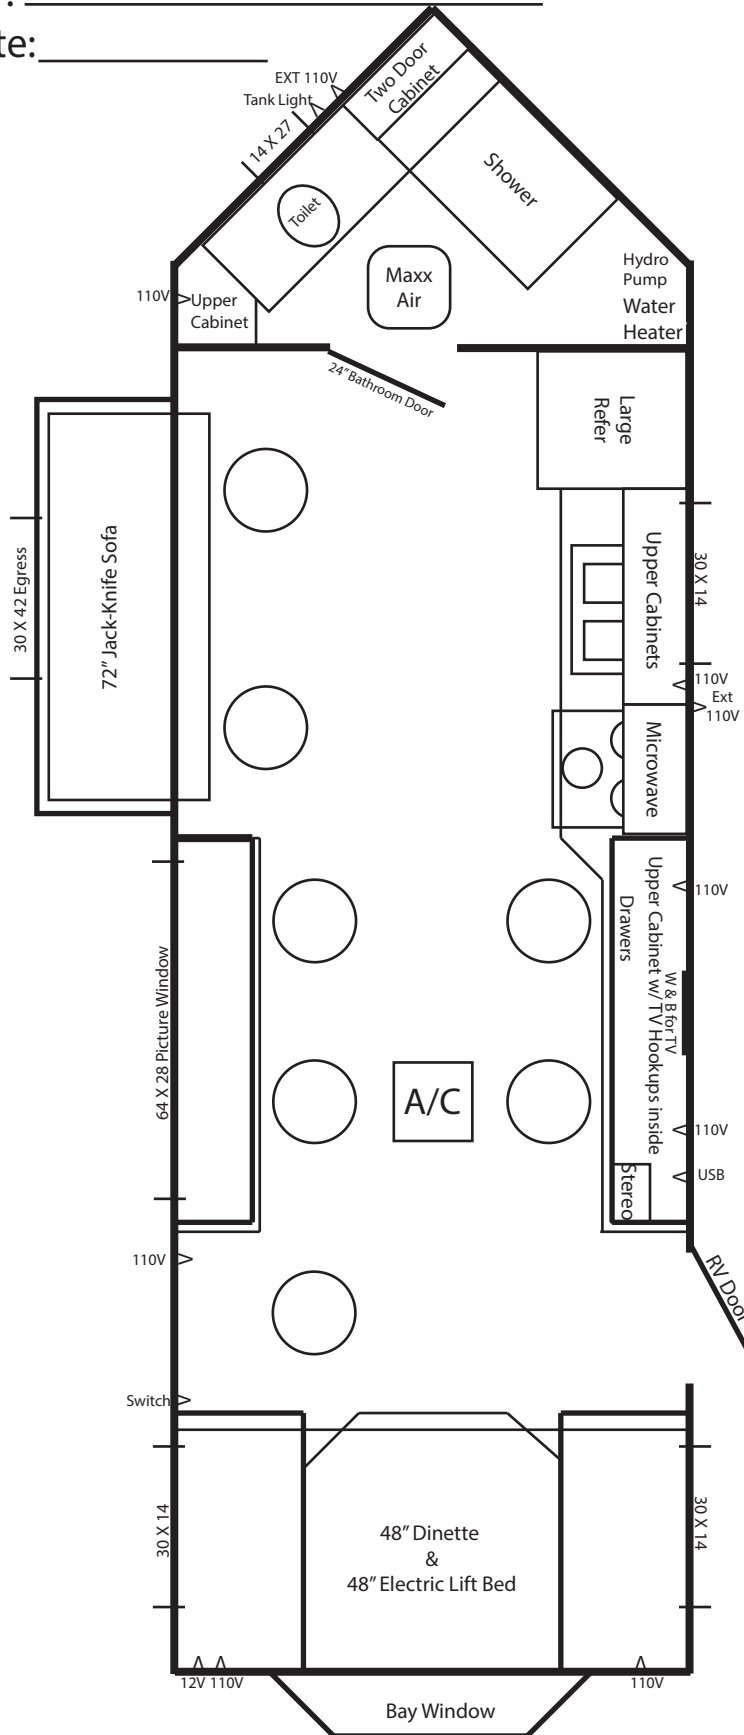

Dealer: _____
 Siding Color: Fiberglass
 Decal Color: _____
 S.G. Color: _____
 Customer: _____
 Order Date: _____

8 X 22V Hybrid RV ~ 2019

Dual Axle Hydraulic Frame
 7 Holes with Lights
 90" Sidewalls
 Arctic Insulation
 Power Slide-Out Room
 Tan Panel Interior
 Walnut Stain Cabinets
 Flat Ceiling
 Carpet
 Maxx Air Roof Vent
 A/C w/ Thermostat

LED inside and out
 Wire & Brace for TV
 Digital TV Antenna
 Wire for Portable Satellite
 Stereo w/4 speakers
 12V Recepts
 110V Recepts & Exterior
 Exterior Speakers

Bathroom w/toilet & shower
 3 Burner cook-top w/oven
 Range hood w/vent
 Double Sink
 Microwave
 Large Refrigerator
 Raised Panel Doors w/chrome pulls
 Brown cushions
 Brown Mini Blinds
 30,000 BTU Furnace
 48" Electric Lift Bed
 Jack-Knife Sofa
 48" Dinette
 Picture Window
 Bay Window w/Cushion
 21' Power Awning