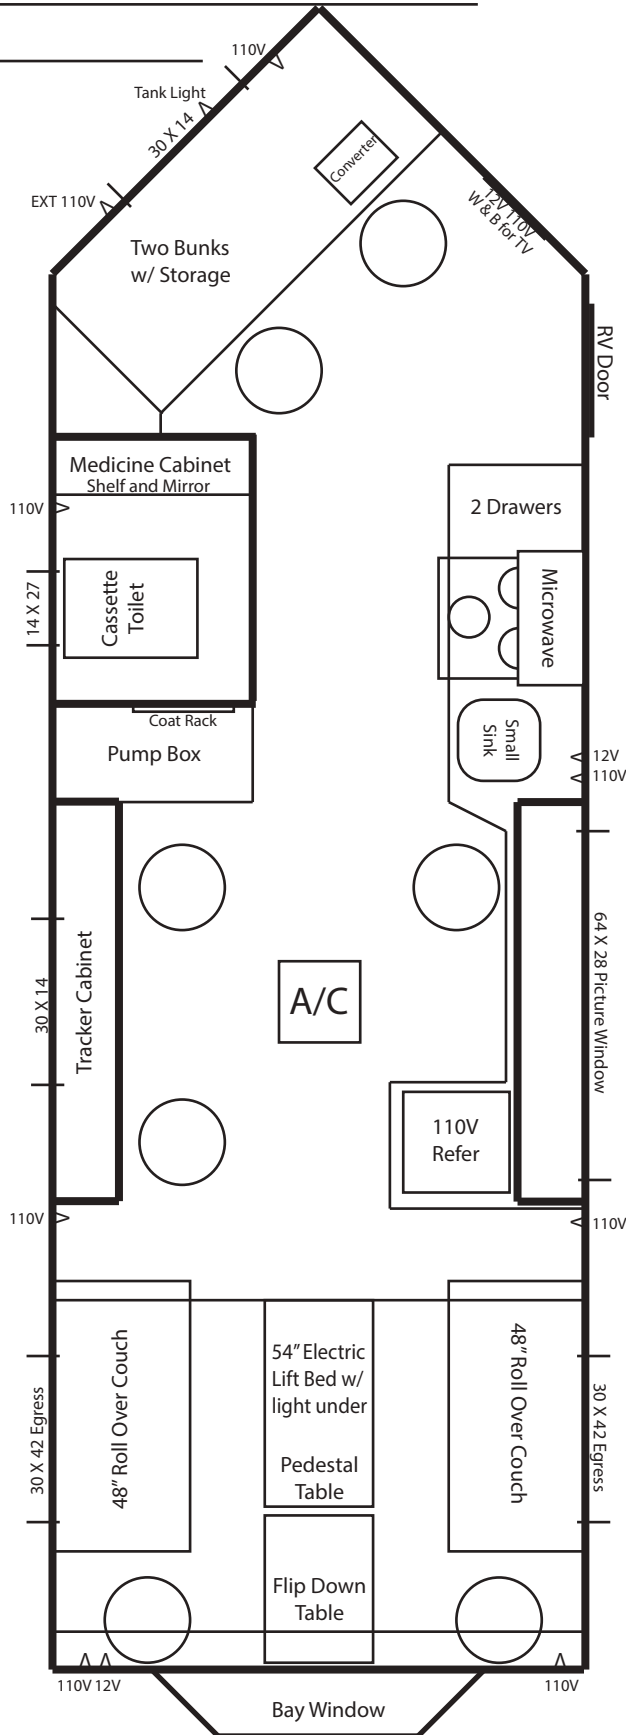

Dealer: _____
 Siding Color: _____ **Fiberglass** _____
 Decal Color: _____
 S.G. Color: _____
 Customer: _____
 Order Date: _____

8 X 21V Boss Castle ~ 2019

Dual Axle Hydraulic Frame
 Arctic Insulation Package
 7 Holes with Lights
 90" Sidewalls
 Cedar Interior
 Flat Ceiling
 Carpet
 RV Door
 A/C w/TStat

LED Inside & Out
 LED Light Strip ~ Interior
 Wire & Brace for Flat Screen
 Digital TV Antenna
 Wire for Portable Satellite
 Stereo w/4 speakers
 Exterior Speakers
 12V Recepts
 110V Recepts & Exterior

Bath w/Cassette Toilet
 Medicine Cabinet w/Mirror
 3 Burner cook-top w/oven
 Range hood w/vent
 Small sink
 110V Refrigerator
 Microwave
 Raised Panel Doors w/Chrome Pulls
 Coat Rack
 Drawers in Kitchen
 Camo cushions & curtains
 30,000 BTU Furnace
 54" Elec Lift Bed
 2 ~ Roll Over Couches
 2 ~ 30" Bunks w/Storage
 Picture Window
 14' Lighted Power Awning

Production # _____
