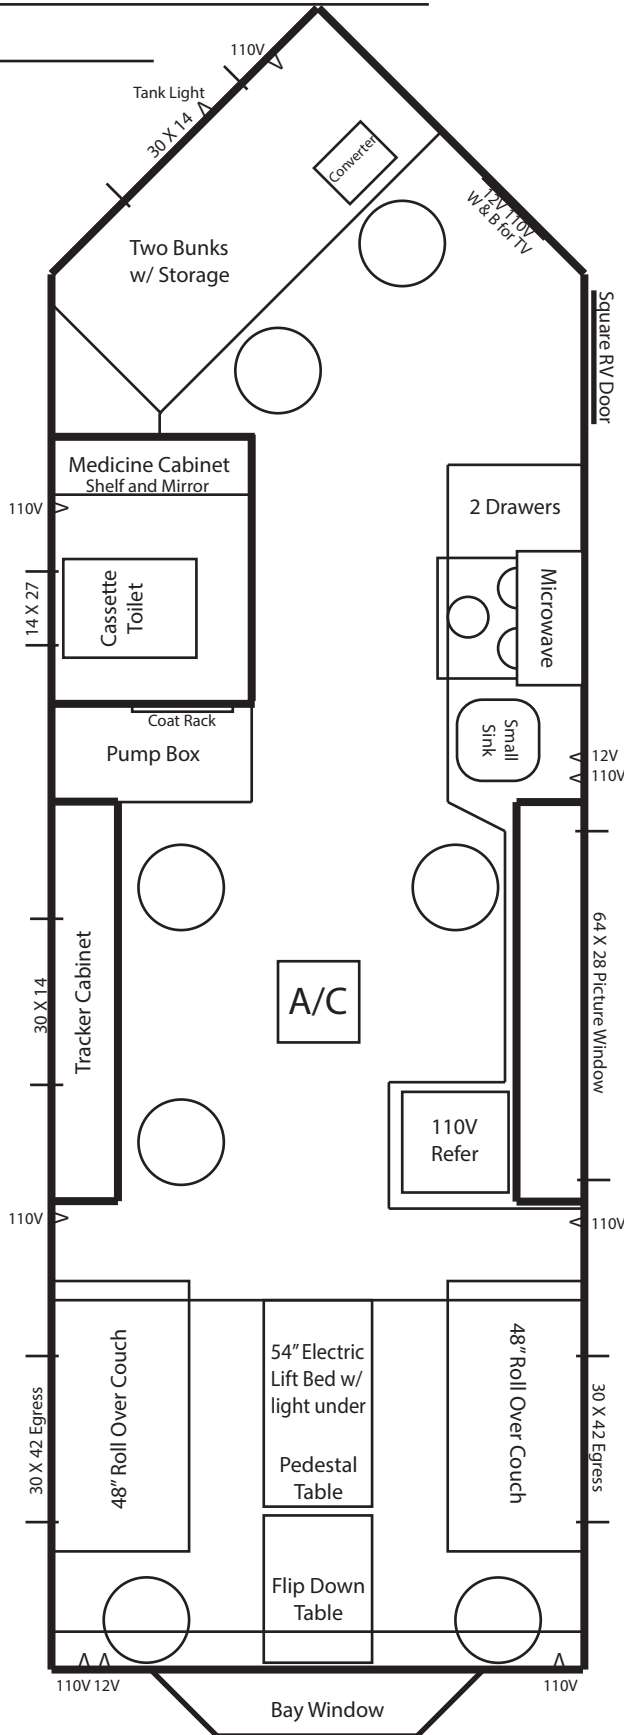

# 8 X 21 Boss Castle ~ 2018

Dual Axle Hydraulic Frame  
 Arctic Insulation Package  
 7 Holes with Lights  
 RV Door Door  
 90" Sidewalls  
 Raised Bay Window  
 Cedar Interior  
 Flat Ceiling  
 A/C w/TStat

LED Inside & Out  
 LED Light Strip ~ Interior  
 Wire & Brace for Flat Screen  
 Digital TV Antenna  
 Wire for Portable Satellite  
 Upgraded Stereo w/4 speakers  
 Exterior Speakers  
 New Style Clearance Lights  
 12V Recepts  
 110V Recepts  
 Tank Light

Bath w/Cassette Toilet  
 Medicine Cabinet w/Mirror  
 3 Burner cook-top w/oven  
 Range hood w/vent  
 Small sink  
 110V Refrigerator  
 Microwave  
 Raised Panel Doors  
 Coat Rack  
 Drawers in Kitchen  
 Camo cushions & curtains  
 30,000 BTU Furnace  
 54" Elec Lift Bed  
 2 ~ Roll Over Couches  
 2 ~ 30" Bunks w/Storage  
 Picture Window  
 14' Black Awning w/Lights