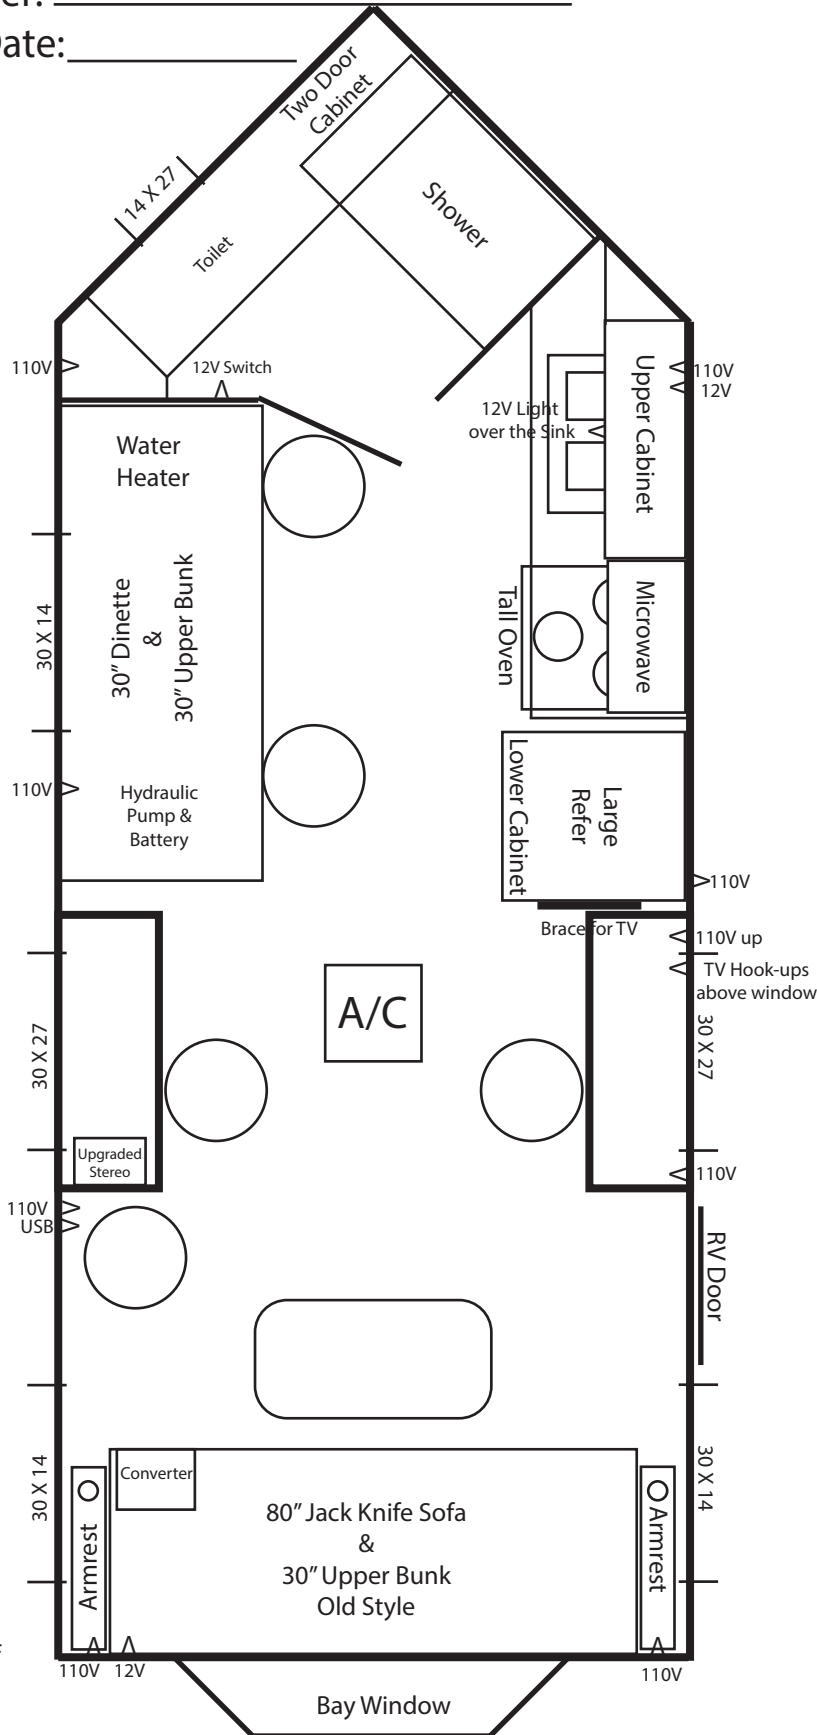

# 8 X 17 RV RodFather ~ 2018

Single Axle Hydraulic Frame  
 5 Holes with Lights  
 Arctic Insulation  
 Pine Interior  
 Flat Ceiling  
 RV Door  
 A/C

LED Package  
 Digital TV Antenna  
 Wire for Portable Satellite  
 Wire for TV over window  
 Brace for TV on Fridge wall  
 Upgraded Radio w/4 speakers  
 12V Recepts  
 110V Recepts

Full bath w/toilet & shower  
 3 Burner cook-top w/ Big oven  
 Range hood w/vent  
 Double sink  
 Microwave  
 Large refrigerator  
 Raised Panel Doors  
 Camo cushions & curtains  
 30,000 BTU Furnace  
 2 ~ 30" Bunks  
 30" Dinette  
 80" Jack-Knife Sofa w/Armrests  
 & Cup Holders  
 Bay Window  
 14' Power Awning