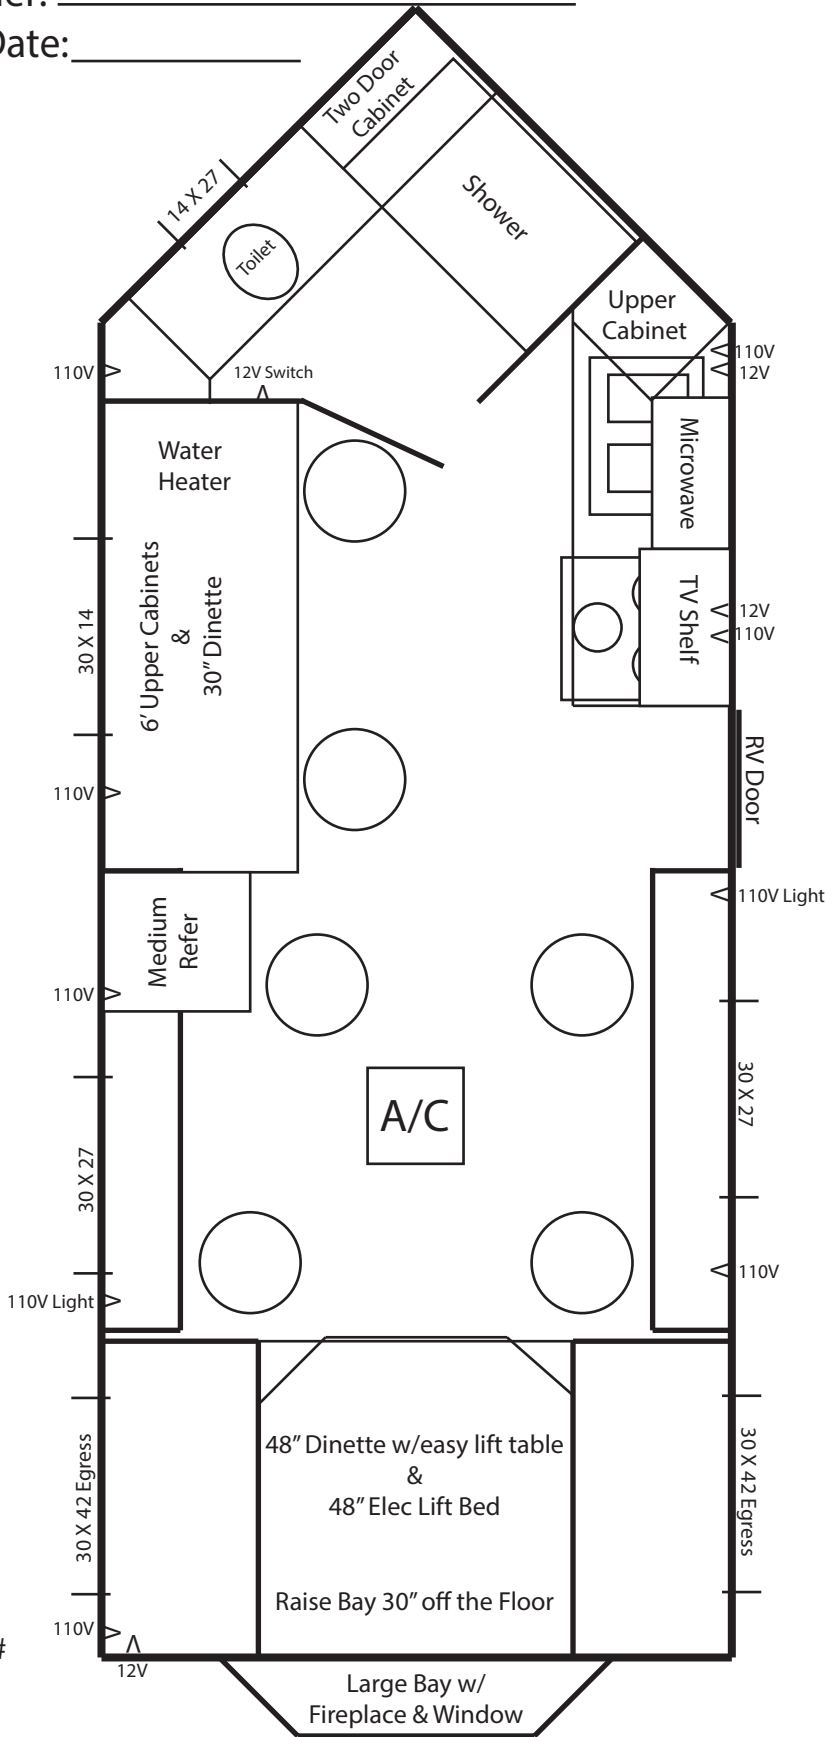

Dealer: _____
 Siding Color: _____
 Decal Color: _____
 S.G. Color: _____
 Customer: _____
 Order Date: _____

8 X 17 RV Hybrid ~ 2018

Single Axle Frame
 Hand Crank Winch System
 6 Holes with Lights
 Cedar Interior
 90" Sidewalls
 Flat Ceiling
 RV Door
 A/C w/TStat

Digital TV Antenna
 Wire for Portable Satellite
 Upgraded Radio w/4 speakers
 LED Package
 12V Recepts
 110V Recepts
 2 ~ 110V Lights

TV Shelf
 Full bath w/toilet & shower
 3 Burner cook-top w/oven
 Range hood w/vent
 Double sink
 Stone Backsplash
 Microwave
 Medium refrigerator
 Raised Panel Doors
 Camo cushions & curtains
 30,000 BTU Furnace
 48" Elec Lift Bed
 30" Dinette
 48" Dinette w/EZ lift Table
 Bay Window w/Fireplace
 & window above
 14' Power Awning