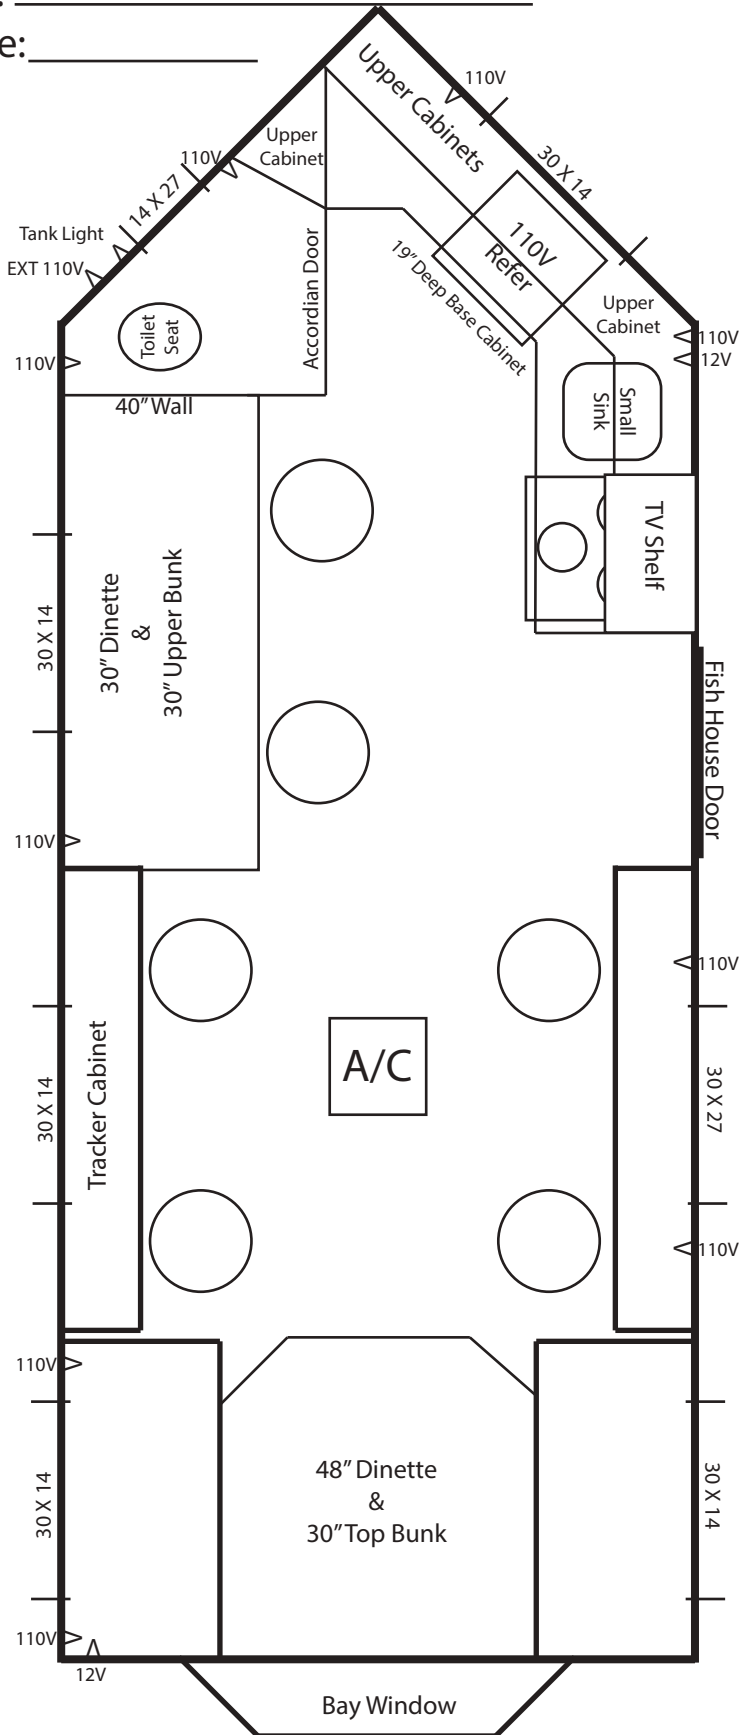

Dealer: _____
 Siding Color: _____
 Decal Color: _____
 S.G. Color: _____
 Customer: _____
 Order Date: _____

8 X 17V Outlaw ~ 2019

Single Axle Frame
 Hand Crank Winch System
 6 Holes with Lights
 Cedar Interior
 Flat Ceiling
 Carpet
 A/C

LED Package
 Digital Antenna
 Wire for Portable Satellite
 Stereo w/4 speakers
 12V Recept
 110V Recept

Bath w/toilet seat
 Tracker Cabinet
 TV Shelf
 110V Refrigerator
 3 Burner cook-top w/oven
 Range hood w/vent
 Camo cushions & curtains
 Raised Panel Doors w/Chrome Pulls
 30,000 BTU Furnace
 2 ~ 30" Bunk
 30" Dinette
 48" Dinette
 Bay Window w/cushion