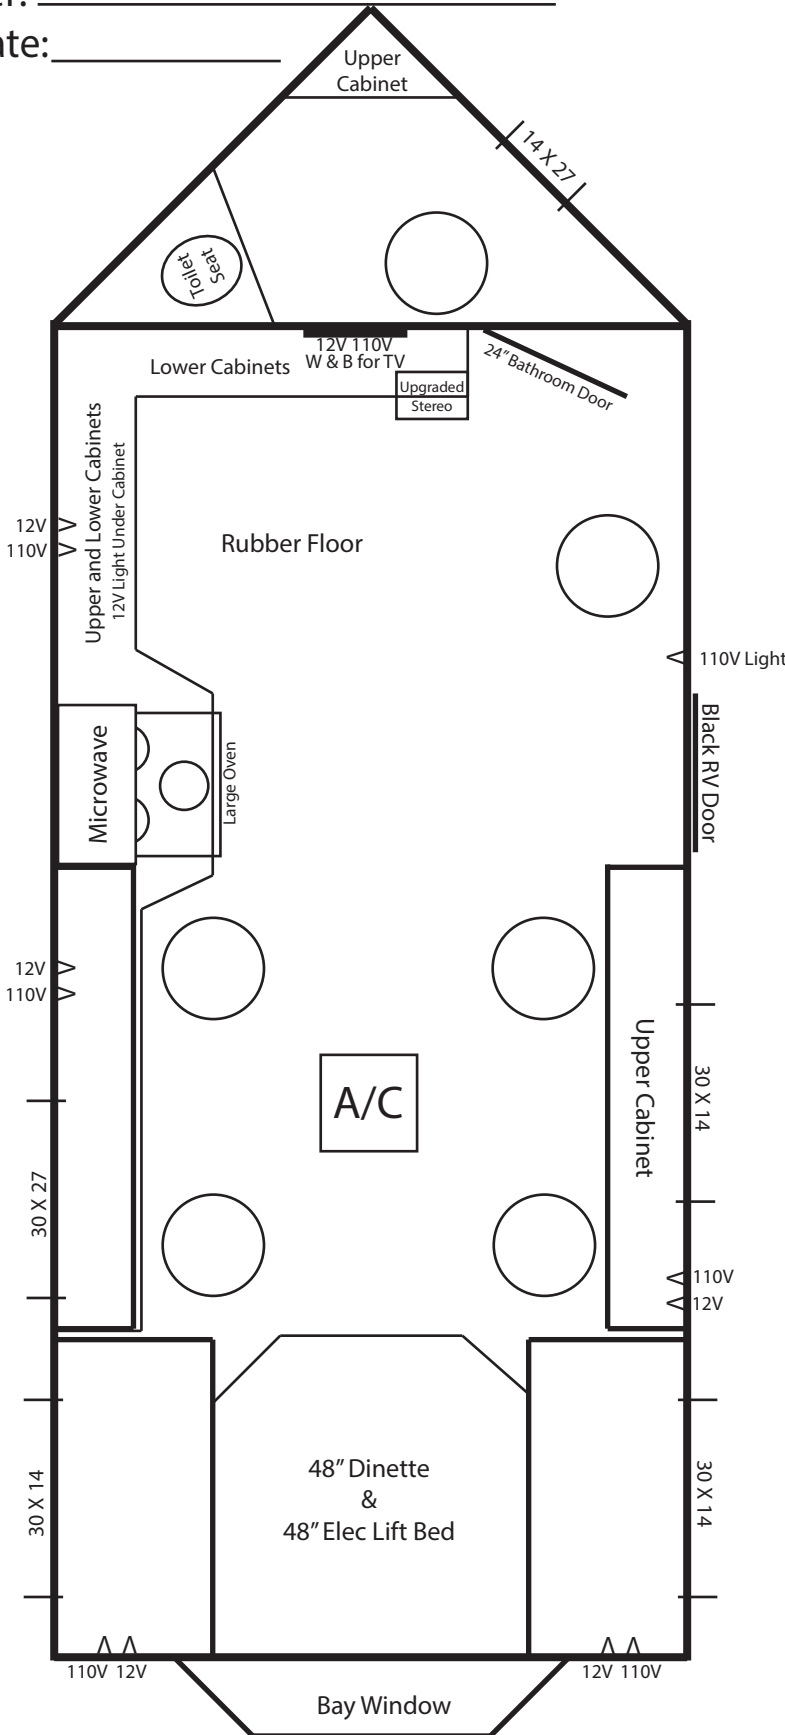

# 8 X 17 Lake Raider

## ~ 2018

Single Axle Frame  
 Hand Crank Winch System  
 6 Holes with Lights  
 RV Door Black  
 Cedar Interior  
 Flat Ceiling  
 Arctic Insulation  
 Rubber Floor  
 A/C

LED inside and out  
 Wire & Brace for flat screen  
 Wire for Portable Satellite  
 Digital TV Antenna  
 Upgraded Stereo w/4 speakers  
 Light Under Kitchen Cabinet  
 12V Recepts  
 110V Recepts  
 110 V Light

Upper Cabinets in Kitchen  
 Bath w/toilet seat  
 Upper Bath Cabinet  
 Upper Cabinet over Wheel well  
 3 Burner cook-top w/Large oven  
 Range hood w/vent  
 Camo cushions & Black curtains  
 4" Black Diamond Plate  
 30,000 BTU Furnace  
 48" Electric Lift Bed  
 48" Dinette  
 Bay Window w/cushion  
 14" Black Lighted Awning