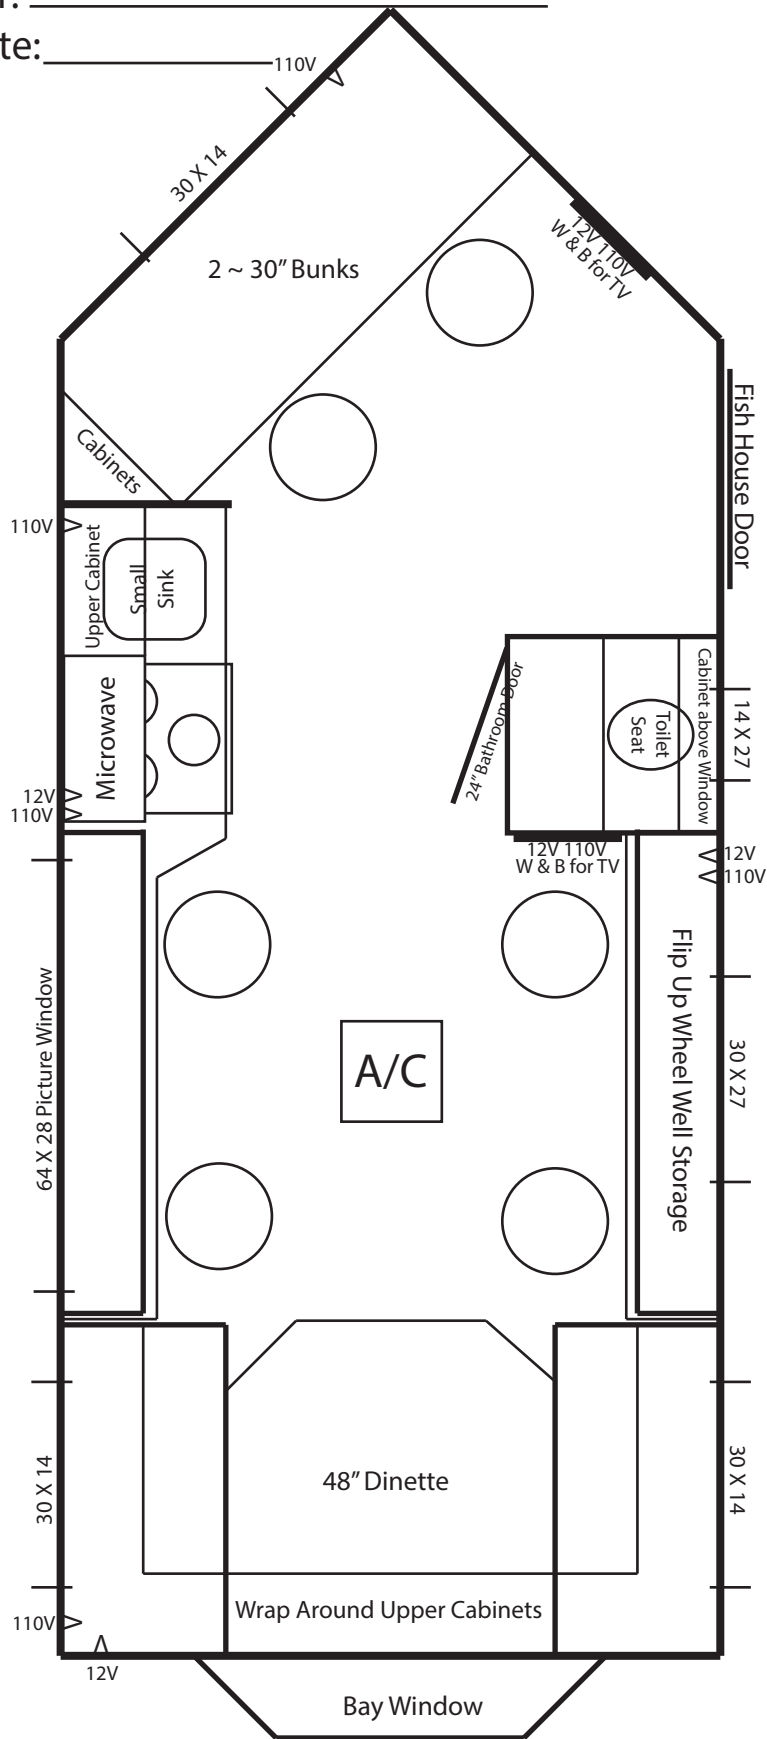

Dealer: _____
 Siding Color: _____
 Decal Color: _____
 S.G. Color: _____
 Customer: _____
 Order Date: _____

8 X 16 Trophy Hunter

~ 2018

Single Axle Frame
 Hand Crank Winch System
 6 Holes with Lights
 Cedar Interior
 Flat Ceiling
 A/C

LED Package
 Wire & Brace for flat screen
 Digital TV Antenna
 Wire for Portable Satellite
 Upgraded Stereo w/4 speakers
 12V Recepts
 110V Recepts

Cabinets above dinette
 Bath w/toilet seat
 Upper Cabinet in bath
 Wrap Around Upper Cabinets
 Raised Panel Doors
 3 Burner cook-top w/oven
 Range hood w/vent
 Microwave
 Small Sink
 Camo cushions & curtains
 30,000 BTU Furnace
 2 ~ 30" Bunks
 48" Dinette
 Picture window
 Bay Window w/Cushion