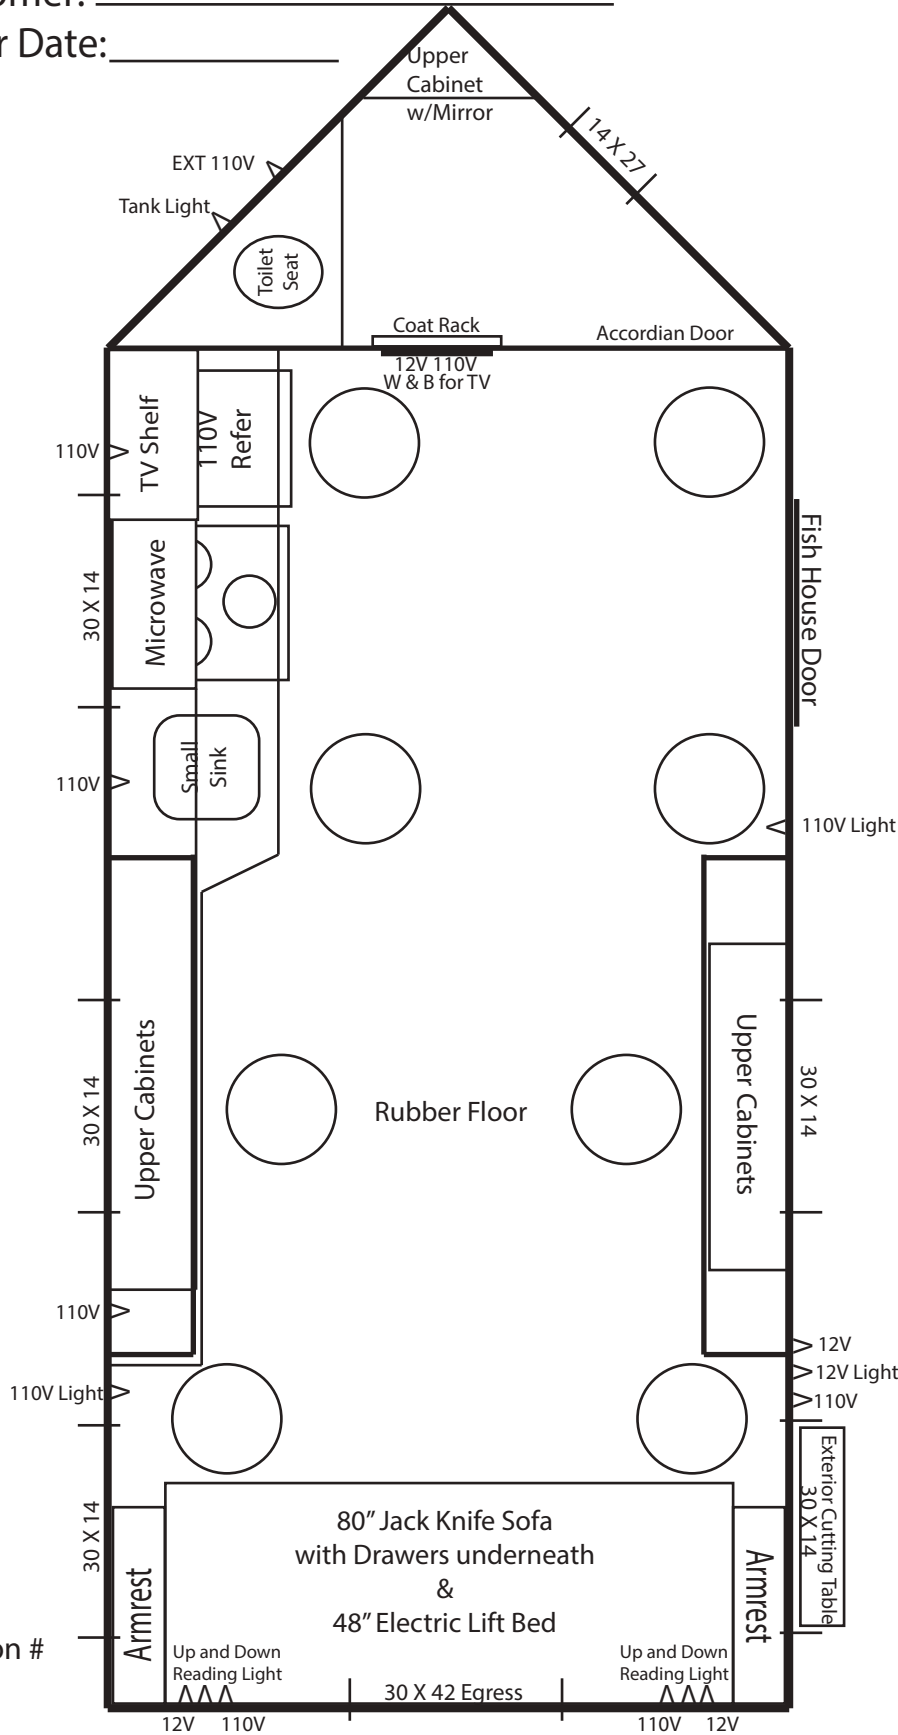

# 8 X 16V Perch Palace ~ 2019

Single Axle Frame  
 Hand Crank Winch System  
 8 Holes with Lights  
 Cedar Interior  
 Flat Ceiling  
 Rubber Floor

LED Package  
 Digital antenna  
 Wire for Portable Satellite  
 Wire & Brace for Flat Screen  
 Stereo w/4 speakers  
 12V Recepts  
 110V Recepts  
 Ext 110V Recept  
 Ext 12V Recept  
 2 ~ 110V Lights

TV Shelf  
 Bath w/toilet seat  
 Cabinet in bath w/Mirror  
 Upper Cabinets over wheel wells  
 3 Burner cook-top w/oven  
 Range hood w/vent  
 Small stainless sink w/cover  
 Microwave  
 110V Refrigerator  
 Raised panel doors w/Chrome Pulls  
 Coat Rack in Bath  
 Camo cushions & curtains  
 30,000 BTU Furnace  
 48" Elec Lift Bed  
 80" Jack-knife sofa  
 w/Drawers underneath  
 Exterior Cutting Table