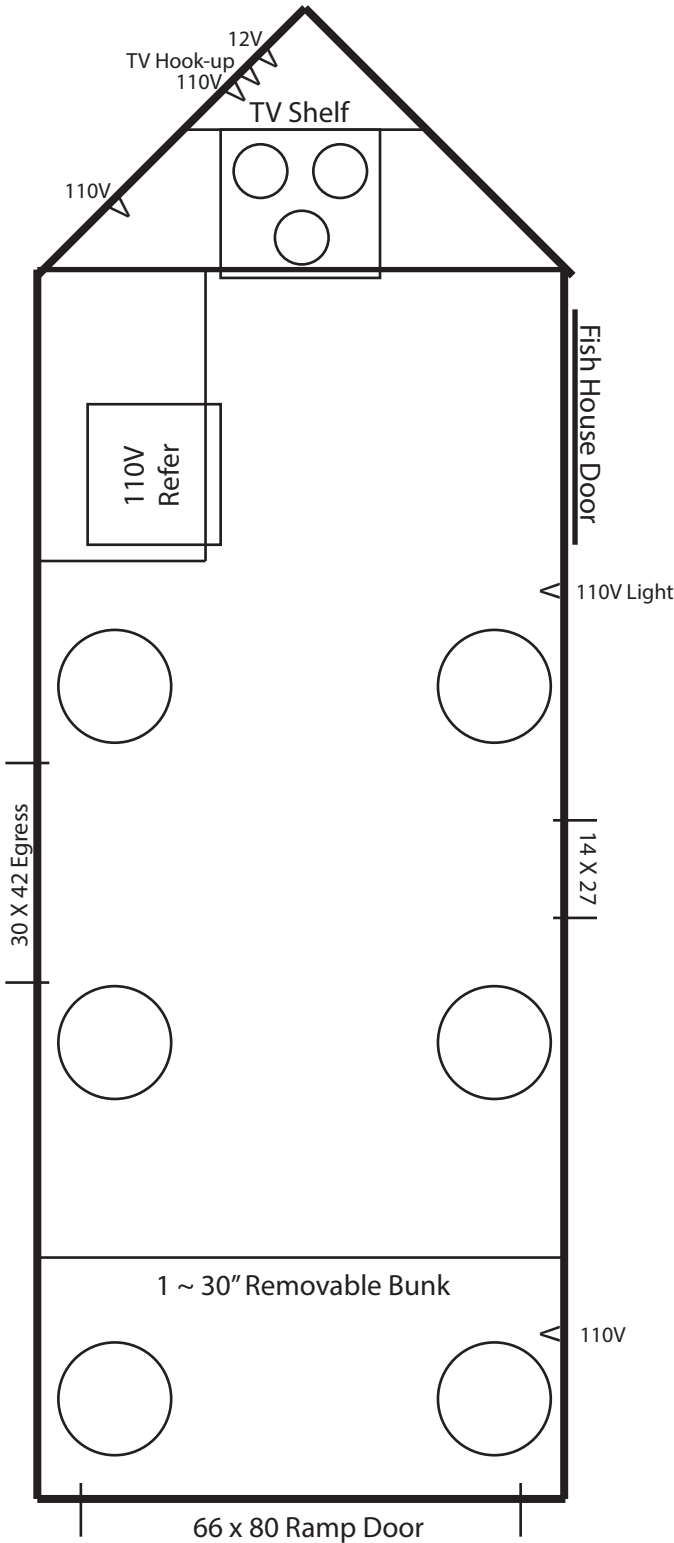

Dealer: _____
Siding Color: _____
Decal Color: _____
S.G. Color: _____
Customer: _____
Order Date: _____

6.5 X 14 Tackle Box ~ 2018

Single Axle Frame
Hand Crank Winch System
84" Sidewalls
Trailer Brakes
6 Holes
Factory Select Interior
Roof Vent
Flat Ceiling
Ramp Door
Rubber Floor

LED Package
12V Recept
110V Recepts
1 ~ 110V Light
Digital Antenna
Upgraded Stereo w/4 Speakers
Wire for Portable Satellite

TV Shelf
110V Fridge
3 Burner cook-top w/oven
Camo cushions
4" Stoneguard Base Trim
20,000 BTU Furnace
1 ~ 30" Bunk

Production # _____